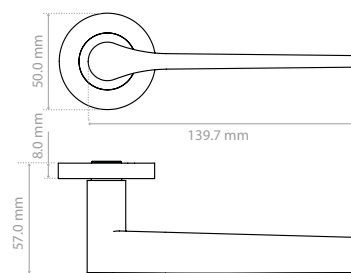

SUITABILITY

STANDARDS

TECHNICAL

CODE	DESCRIPTION	FINISH
RM210CP	Gio lever on rose	Polished Chrome
RM210SC	Gio lever on rose	Satin Chrome
RM210OMB	Gio lever on rose	Oscuro Matt Black
RM210PCW	Gio lever on rose	Powder Coated White
RM210SB	Gio lever on rose	Satin Brass
RM210AB	Gio lever on rose	Antique Brass

ZOO
ARCHITECTURAL HARDWARE

For more information please contact us today:

ERA Home Security T/A Zoo Hardware,
Unit B, Dukes Drive, Kingmoor Park North,
Carlisle, Cumbria CA6 4SH

Call: 01228 672900
Fax: 01228 672928
Email: sales@zoo-hardware.co.uk
Web: www.zoohardware.co.uk