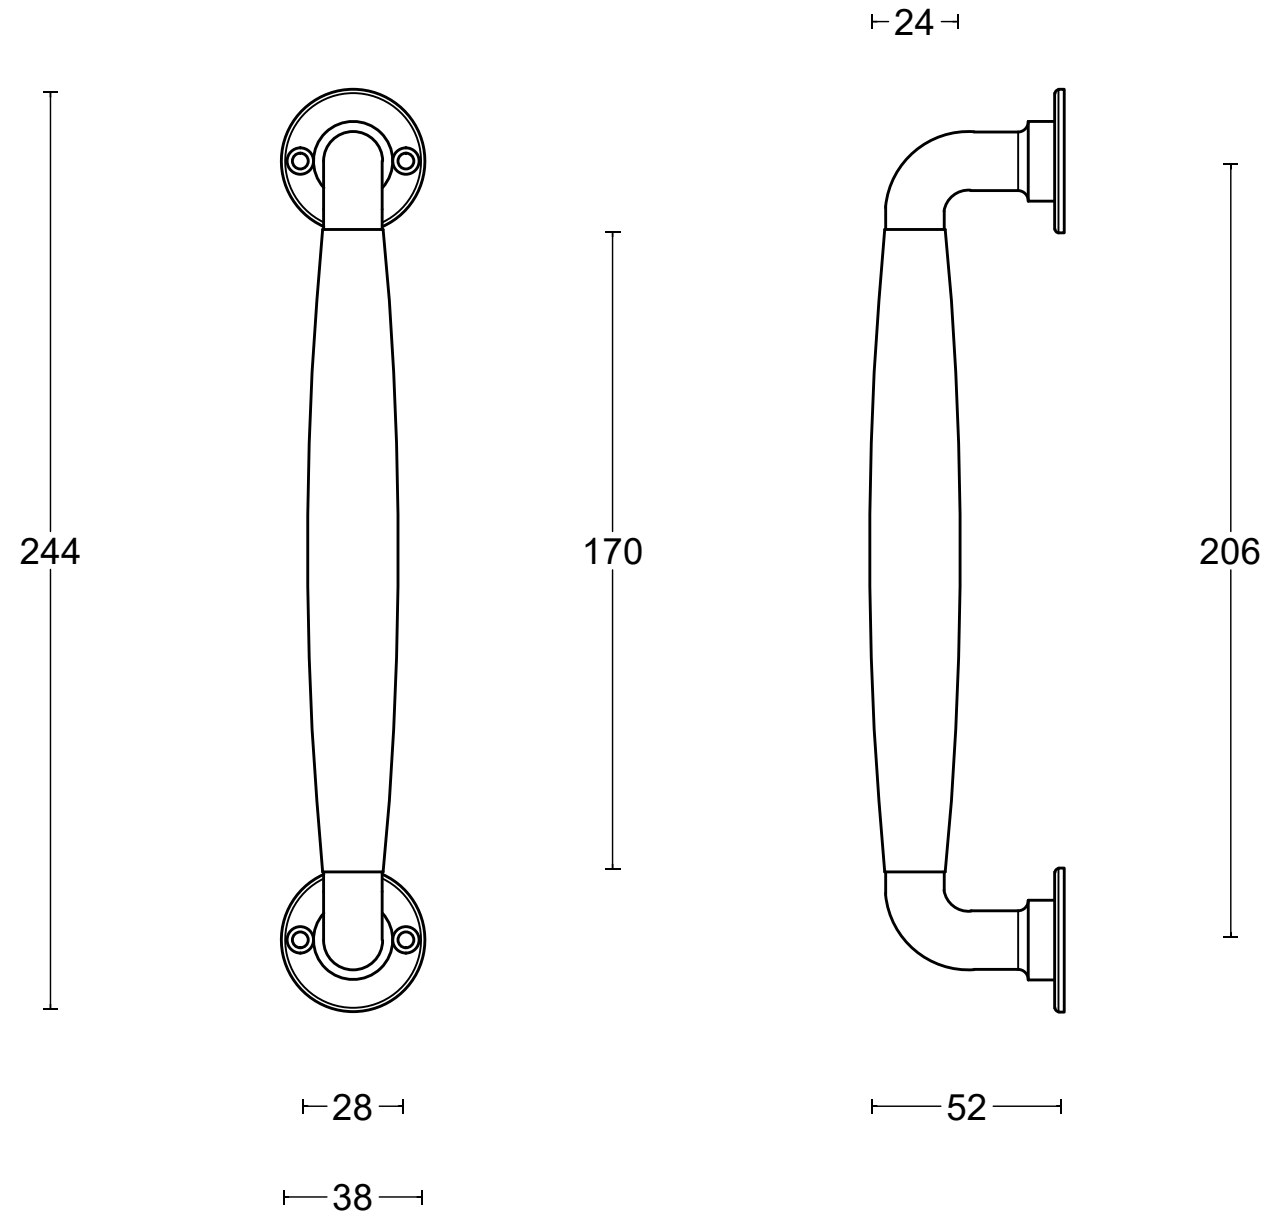

# TIMELESS MG1932-B

solid pull handle  
for timber doors

<p><b>FORMANI®</b></p> <p>FORMANI HOLLAND B.V. EUROPALAAN 12 6199 AB MAASTRICHT-AIRPORT NL T +31 (0)43 308 90 00 INFO@FORMANI.COM WWW.FORMANI.COM</p>	Type :	Version:
	TIMELESS MG1932-B	V01
	Description:	
Formani filename: 0301G005_MG1932B_V02.dwg	solid pull handle for timber doors	A3
Drawn by: Christian Brimbois		
Creation date: 30-3-2023		