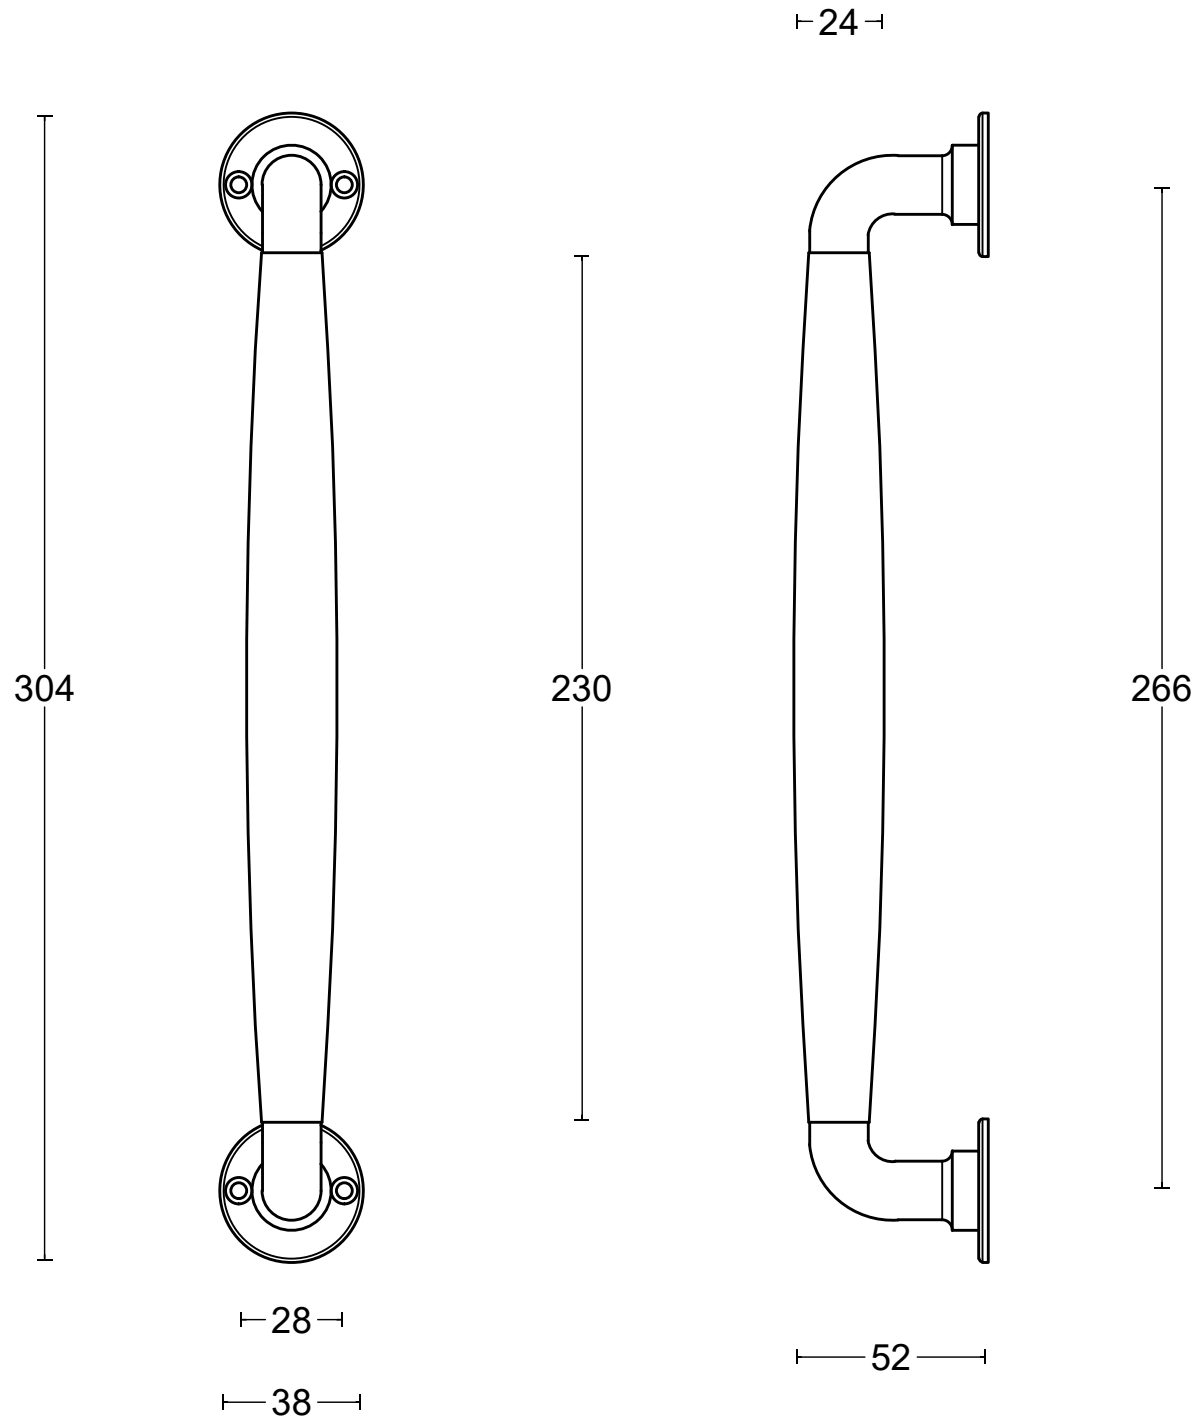

TIMELESS MG1932A

solid pull handle
for timber doors

	FORMANI HOLLAND B.V. EUROPALAAN 12 6199 AB MAASTRICHT-AIRPORT NL T +31 (0)43 308 90 00 INFO@FORMANI.COM WWW.FORMANI.COM	Type :	Version:
	Formani filename: 0301G004_MG1932A_V02.dwg	TIMELESS MG1932A	V01
	Drawn by: Christian Brimbois	Description: solid pull handle for timber doors	Format A3
Creation date: 30-3-2023			