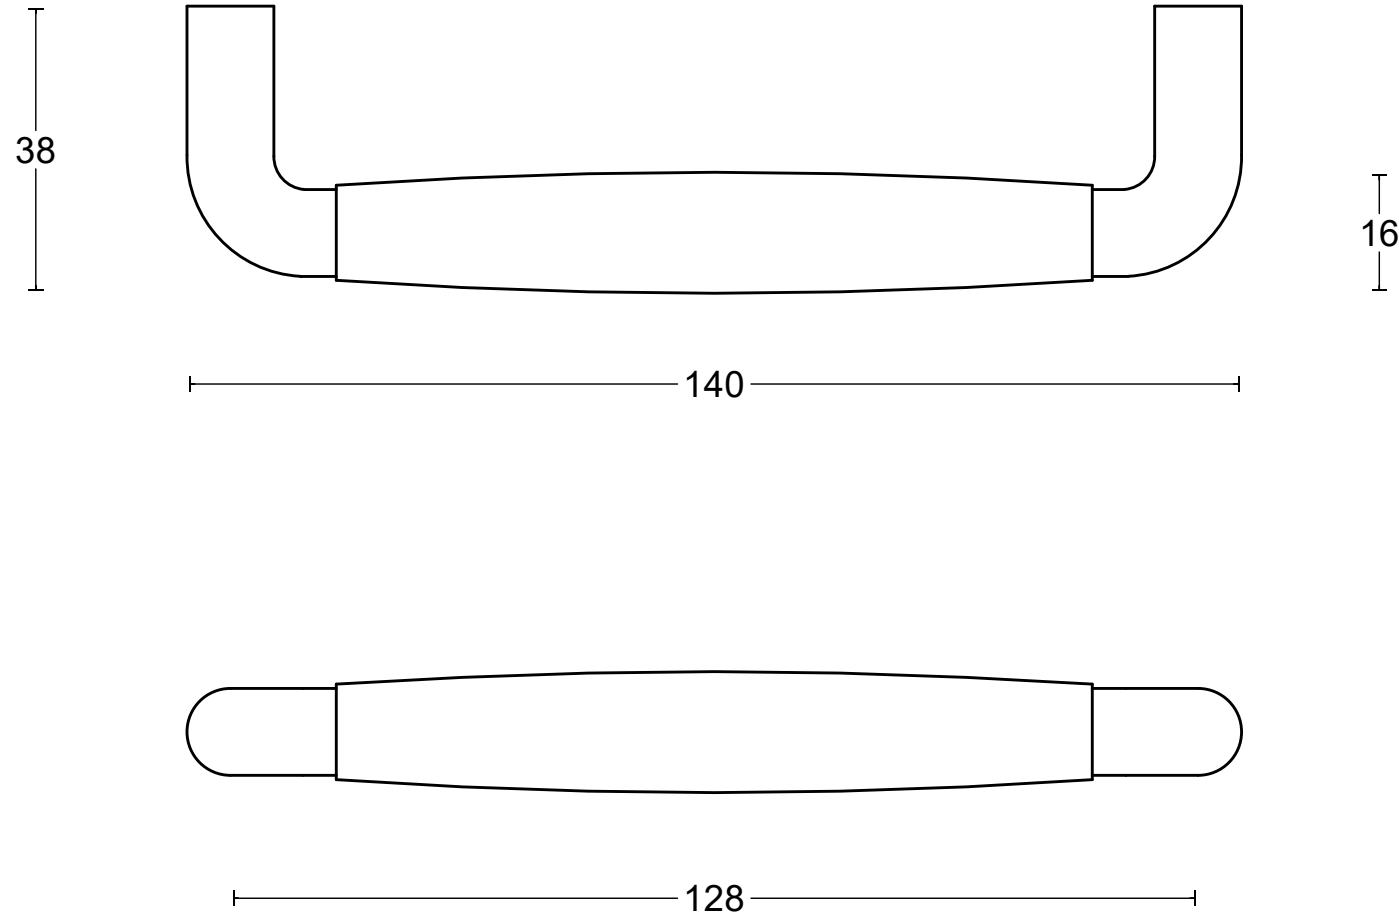

# TIMELESS MG1932/128

solid cabinet  
handle

<b>FORMANI®</b> FORMANI HOLLAND B.V. EUROPALAAN 12 6199 AB MAASTRICHT-AIRPORT NL T +31 (0)43 308 90 00 INFO@FORMANI.COM WWW.FORMANI.COM	Type :	TIMELESS MG1932/128	Version:	V01
	Formani filename: 2004M013_MG1932-128_V02.dwg	Description: solid cabinet handle	Format	A3
	Drawn by: Christian Brimbois			
Creation date: 16-8-2023				