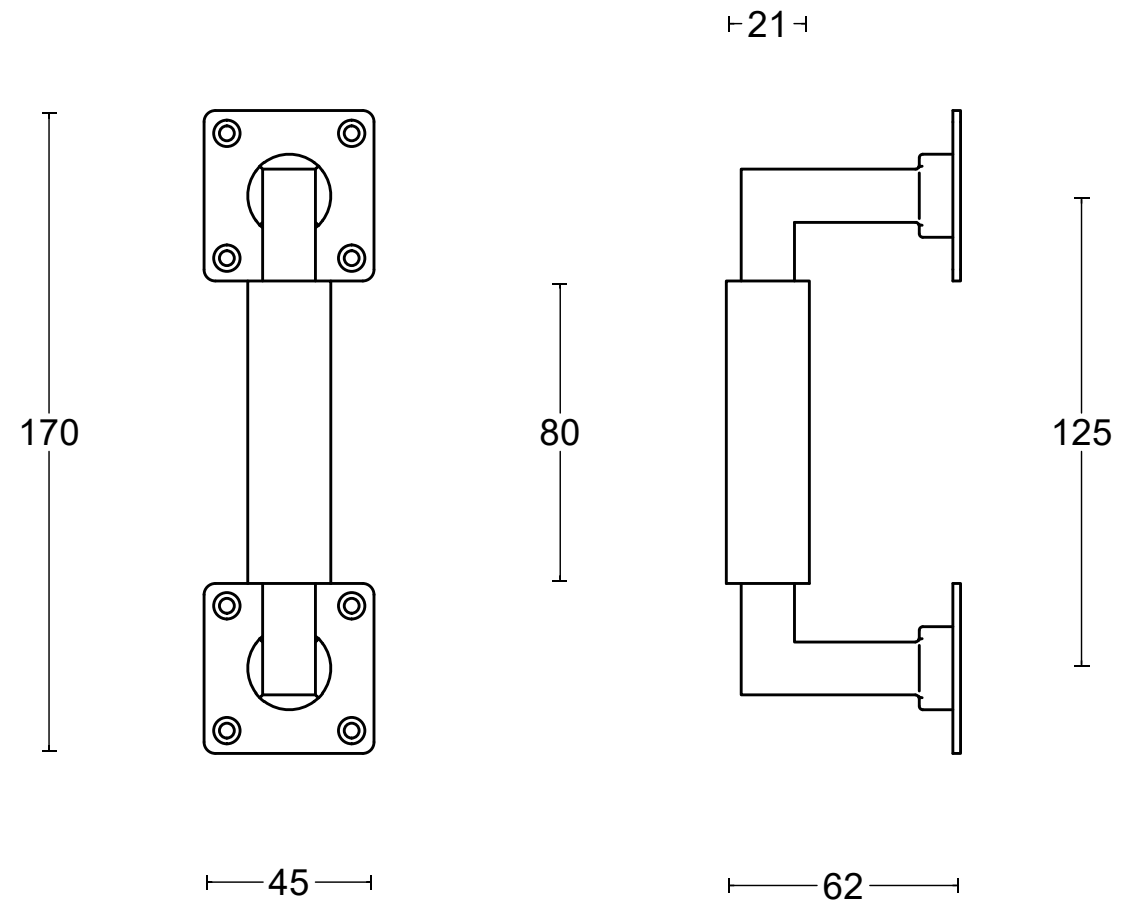

TIMELESS MG1930B

solid pull handle
for timber doors

	FORMANI HOLLAND B.V. EUROPALAAN 12 6199 AB MAASTRICHT-AIRPORT NL T +31 (0)43 308 90 00 INFO@FORMANI.COM WWW.FORMANI.COM	Type :	Version:	
	Formani filename: 0301G003_MG1930B_V02.dwg	TIMELESS MG1930B	Description: solid pull handle for timber doors	Format A3
	Drawn by: Christian Brimbois			
Creation date: 30-3-2023				