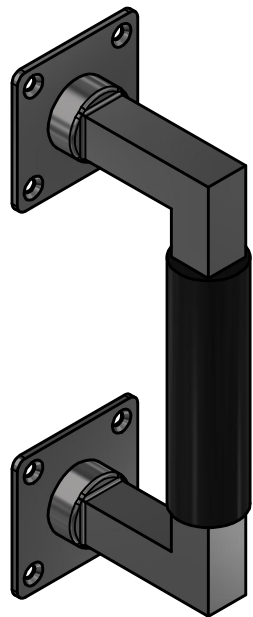

TIMELESS MG1930B

solid pull handle
for timber doors

	FORMANI HOLLAND B.V. EUROPALAAN 12 6199 AB MAASTRICHT-AIRPORT NL T +31 (0)43 308 90 00 INFO@FORMANI.COM WWW.FORMANI.COM	Type :	Version:	
	Formani filename: 0301G003_MG1930B_V02.dwg	TIMELESS MG1930B	Description: solid pull handle for timber doors	Format A3
	Drawn by: Christian Brimbois			
Creation date: 30-3-2023				