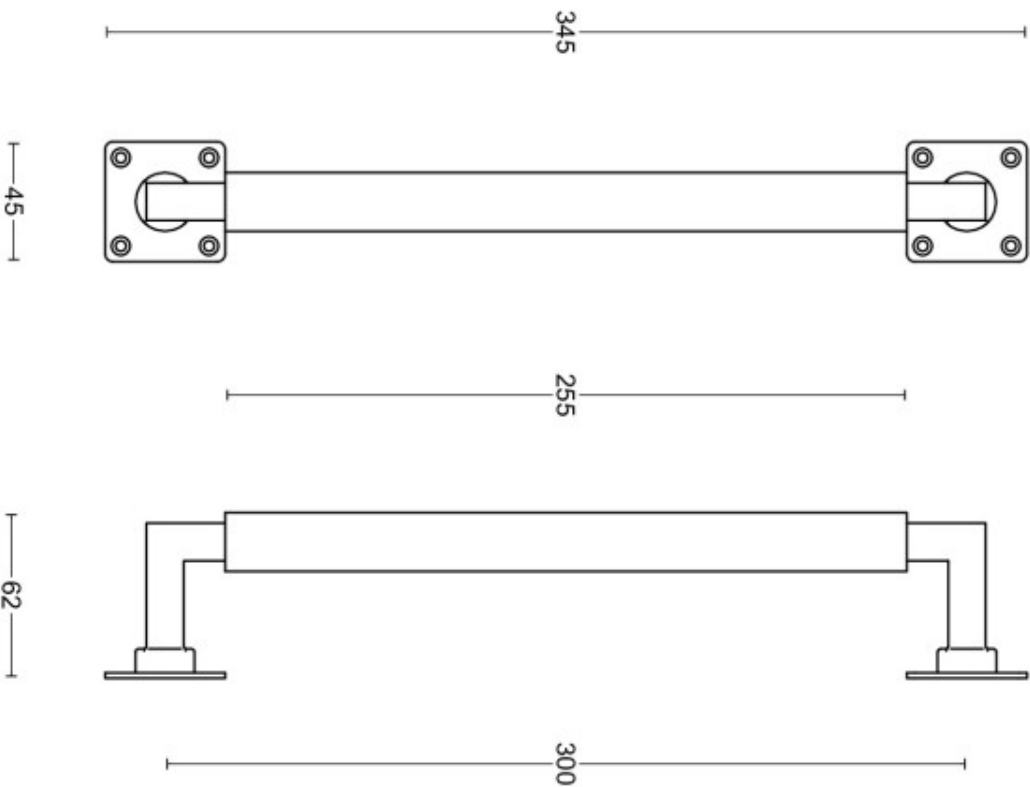

MG1930A

pull handle on square rose

Product information

Code: 0301G002NSEBO

Finish: satin nickel

UNIT: Piece

Collection: TIMELESS

Designer: Formani

TIMELESS
MG1930A
 solid pull handle
 for timber doors

H-21-

<p>FORMANI®</p> <p>FORMANI HOLLAND B.V. EUROPAALAN 12 6199 AS MAASRICHT-ARBORET NL T +31 (0)43 200 9200 WWW.FORMANI.COM</p>		Type :	Version:
<p>Formani filename: 0301G002_MG1930A_V02.dwg</p>		TIMELESS MG1930A	
<p>Drawn by: Christian Binbois</p>		Description:	Formal
<p>Creation date: 14-8-2023</p>		solid pull handle for timber doors	A3