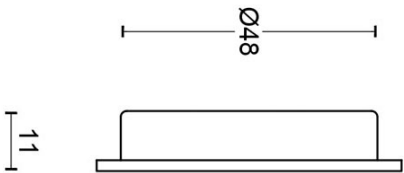

LB57

flush pull for glue fixing

Product information

Code: 2501Z070INXX0

Finish: satin stainless steel

UNIT: Piece

Collection: BASICS

Designer: Formani

LB57

flush pull
for glue fitting
stainless steel

2

FORMANI®		Part number:
Doc no.:	25012070 LB57 V04.dwg	Description:
Drawn by:	Christian Brimbois	LB57
Creation date:	23-11-2016	Format:
FORMANI HOLLAND B.V. - EUROPALAAN 12 6199 AB MAASTRICHT-AIRPORT NL. T. +31 (0)43 308 90 00 INFO@FORMANI.COM FORMANI.COM		A3