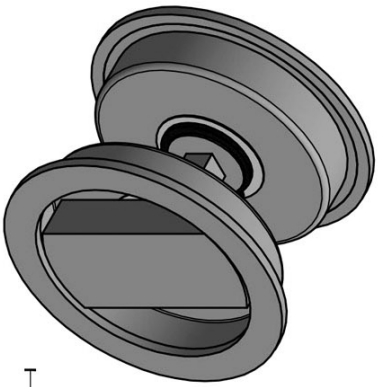

LB57S

set of flush pulls for glue fixing including spindle

Product information

Code: 2501Z071INXX0

Finish: satin stainless steel

UNIT: Set

Collection: TIMELESS

Designer: Formani

EAN code: 8718009288917

TIMELESS by Formani

The TIMELESS series is a total concept collection consisting of door, window, and furniture fittings.

Finishes

- satin nickel
- bright nickel
- brass unlacquered
- satin stainless steel
- polished stainless steel
- PVD satin gold
- bronze
- satin black
- PVD satin black

LB57S

set of flush pulls for glue fitting
including 6mm spindle
(lock not included)
stainless steel

FORMANI®		Part number:
Doc no.:	25012071 LB57S V04.dwg	Description:
Drawn by:	Christian Brimbois	Creation date:
	18-9-2017	
FORMANI HOLLAND B.V. - EUROPALAAN 12 6199 AB MAASTRICHT-AIRPORT NL T. +31 (0)43 308 90 00 INFO@FORMANI.COM FORMANI.COM		Format:
		A3