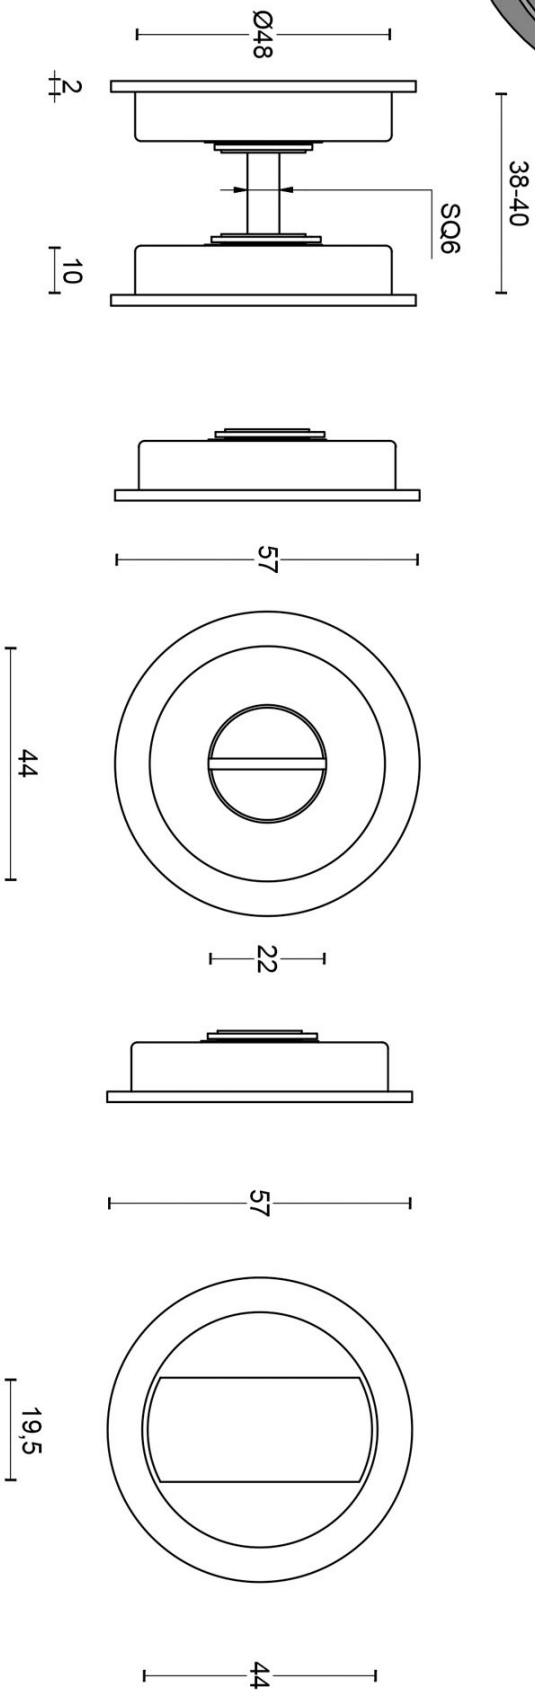

LB57S

set of flush pulls for glue fixing including spindle

Product information

Code: 2501Z071INXX0

Finish: satin stainless steel

UNIT: Set

Collection: TIMELESS

Designer: Formani

LB57S

set of flush pulls for glue fitting
including 6mm spindle
(lock not included)
stainless steel

FORMANI®		Part number:
Doc no.:	25012071 LB57S V04.dwg	Description:
Drawn by:	Christian Brimbois	Creation date:
	18-9-2017	
FORMANI HOLLAND B.V. - EUROPALAAN 12 6199 AB MAASTRICHT-AIRPORT NL T. +31 (0)43 308 90 00 INFO@FORMANI.COM FORMANI.COM		Format:
		A3