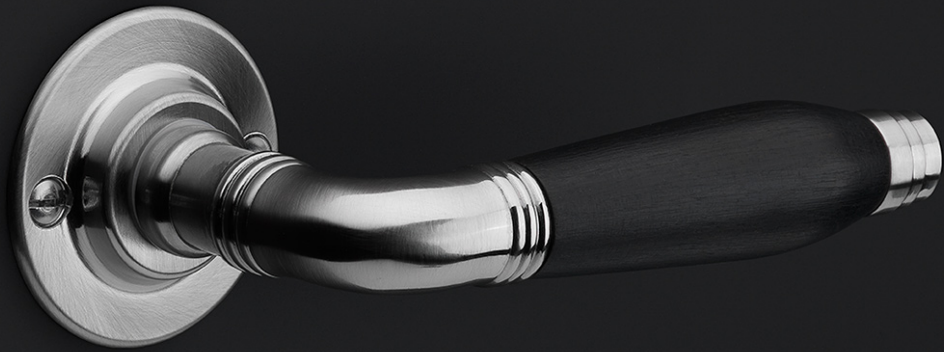

TIMELESS

by Formani

FORMANI®