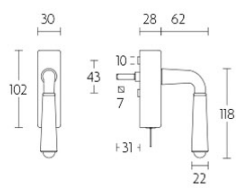

1952-DKLOCK-O