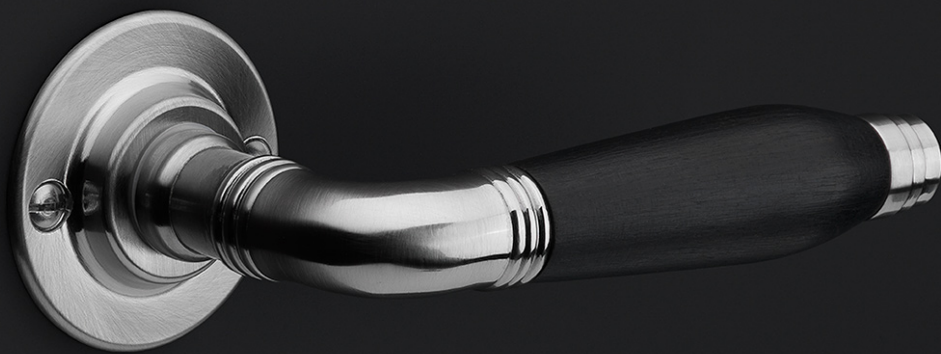

TIMELESS

by Formani

FORMANI®