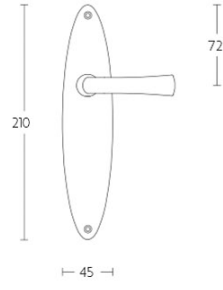

1948MPOSFC