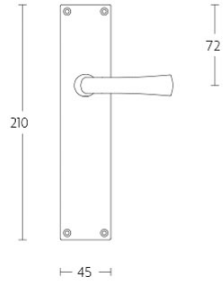

1948MPSFC

*afstand opgeven bij bestelling
*state distance on order