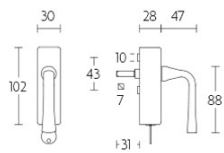

1948-DKLOCK-O