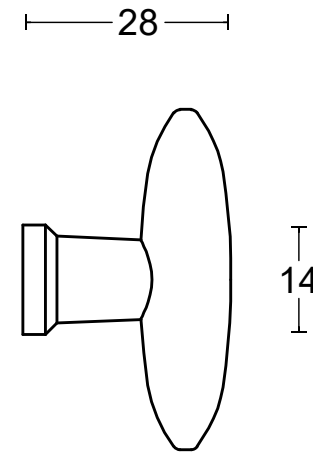

# TIMELESS 1938M

solid cabinet knob

FORMANI® FORMANI HOLLAND B.V. EUROPALAAN 12 6199 AB MAASTRICHT-AIRPORT NL T +31 (0)43 308 90 00 INFO@FORMANI.COM WWW.FORMANI.COM	Type :	TIMELESS 1938M	Version: V01
	Formani filename: 0304P010_1938M_V02.dwg	Description: solid cabinet knob	Format A3
	Drawn by: Christian Brimbois		
Creation date: 10-11-2022			