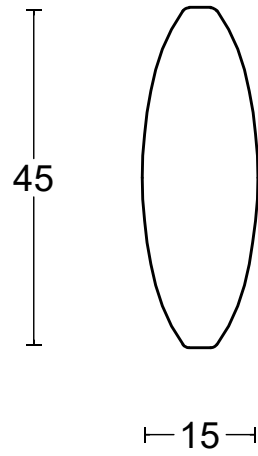

# TIMELESS 1938M

solid cabinet knob

FORMANI® FORMANI HOLLAND B.V. EUROPALAAN 12 6199 AB MAASTRICHT-AIRPORT NL T +31 (0)43 308 90 00 INFO@FORMANI.COM WWW.FORMANI.COM	Type :	TIMELESS 1938M	Version: V01
	Formani filename: 0304P010_1938M_V02.dwg	Description: solid cabinet knob	Format A3
	Drawn by: Christian Brimbois		
Creation date: 10-11-2022			