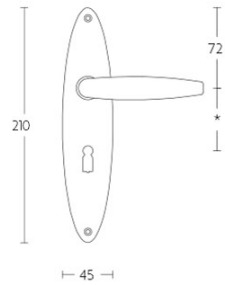

1938MPON*

*afstand opgeven bij bestelling
*state distance on order