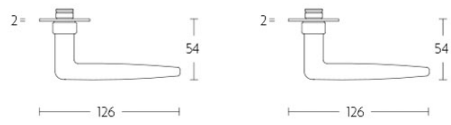

1938MP5FC

*afstand opgeven bij bestelling
*state distance on order