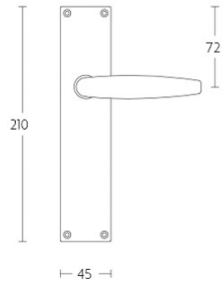

1938MP5FC

*afstand opgeven bij bestelling
*state distance on order