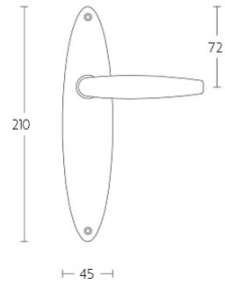

1938MPOSFC