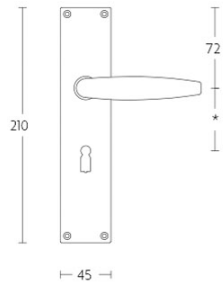

1938MPN*

*afstand opgeven bij bestelling
*state distance on order