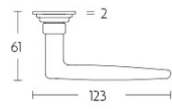

38

1938GPSFC

38

1938GPN*

38

1938GPY*

38

1938GPWC*

*afstand opgeven bij bestelling
*state distance on order