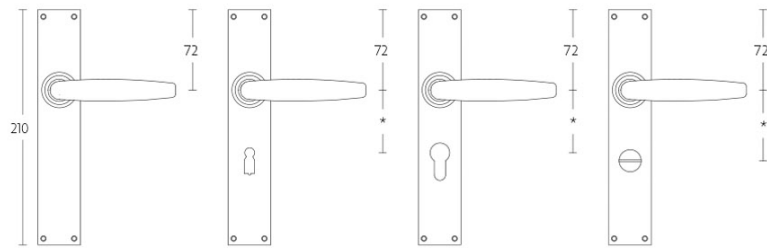

38

1938GPSFC

38

1938GPN*

38

1938GPY*

38

1938GPWC*

*afstand opgeven bij bestelling
*state distance on order