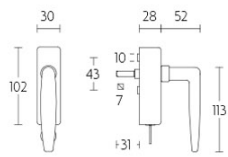

1938-DKLOCK-O