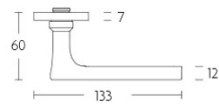

1932QDR

1935PR