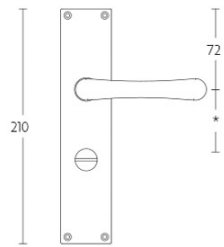

1935MPY*

1935MPWC*

*afstand opgeven bij bestelling
*state distance on order