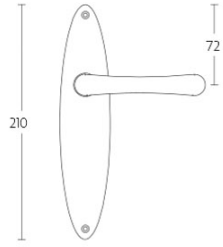

1935MPOSFC