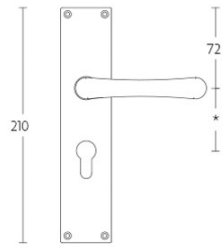

1935MPN*

1935MPY*