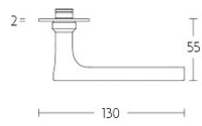

1935MPSFC

1935MPOSFC