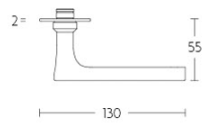

1935MPSFC

1935MPOSFC