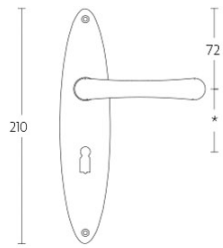

1935MPOSFC

1935MPON*