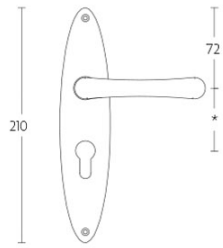

1935MPON*

1935MPOY*