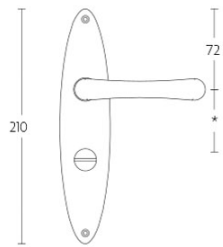

1935MPSFC

solid unsprung door handle on blind rectangular plate

Product information

Code: 0301D016NSXX0KF

Finish: satin nickel

UNIT: Pair

Collection: TIMELESS

Designer: Formani

1935MPSFC

1935MPOSFC

1935MPN*

1935MPON*

1935MPY*

1935MPOY*

1935MPWC*

1935MPOWC*