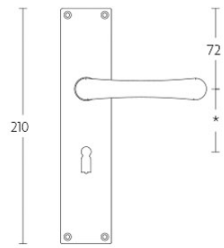

1935MPSFC

1935MPN*