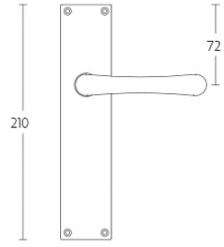

1935MPSFC

*afstand opgeven bij bestelling
*state distance on order