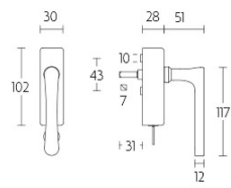

1935-DKLOCK-O