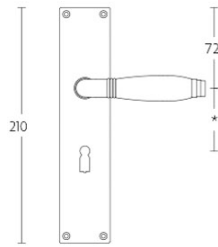

1934MPN*

*afstand opgeven bij bestelling
*state distance on order