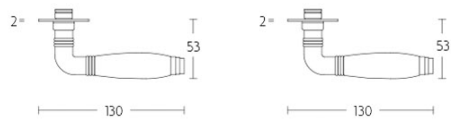

1934MPSFC

*afstand opgeven bij bestelling
*state distance on order