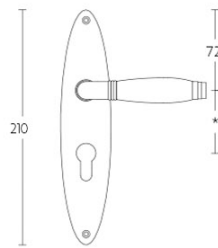

1934MPOSFC

solid unsprung door handle on blind oval plate

Product information

Code: 2001D007NSEBOLF

Finish: satin nickel

UNIT: Pair

Collection: TIMELESS

Designer: Formani

1934MPSFC

1934MPOSFC

1934MPN*

1934MPON*

1934MPY*

1934MPOY*

1934MPWC*

1934MPOWC*