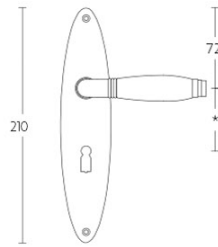

1934MPON*

*afstand opgeven bij bestelling
*state distance on order