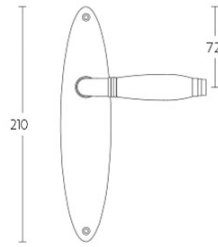

1934MPOSFC