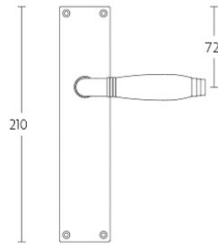

1934MPSFC

*afstand opgeven bij bestelling
*state distance on order