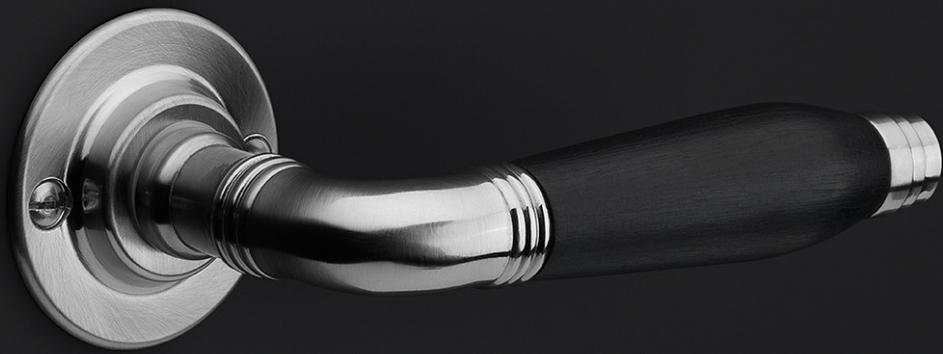

TIMELESS

by Formani

FORMANI®