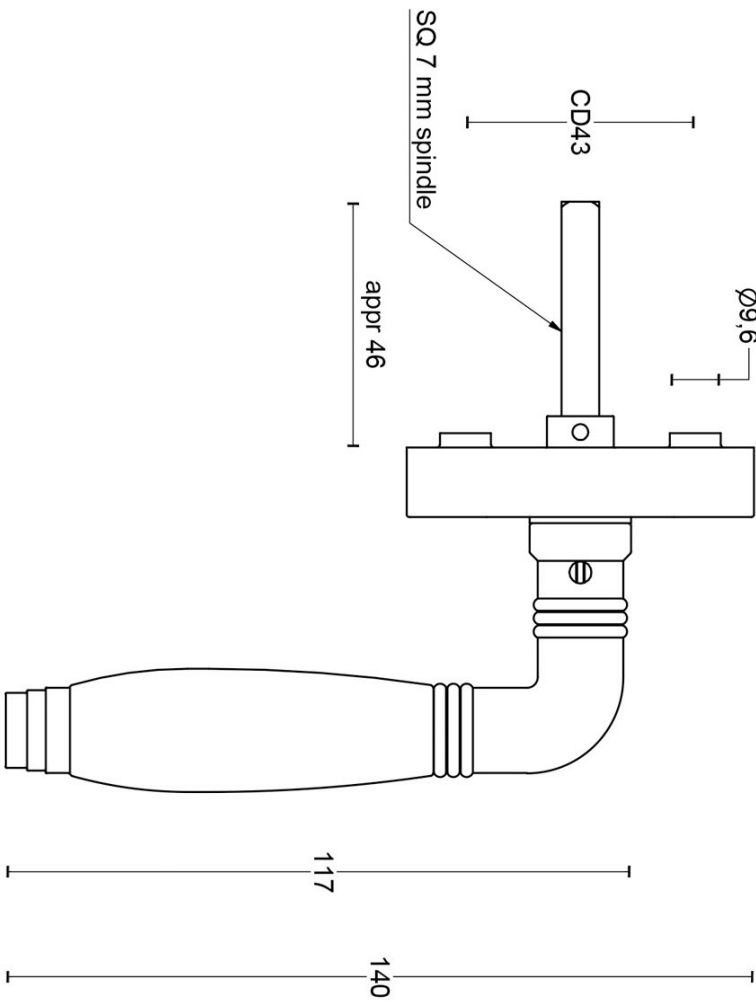

1934-DK-O

non-locking tilt and turn window handle

Product information

Code: 0303D018NMEB1

Finish: satin black

UNIT: Piece

Collection: TIMELESS

Designer: Formani

1934-DK-O

non-locking tilt and turn
window handle

FORMANI®

Part number:

Description:

Doc no.: 0303D018-1934-DK-O-V02.dwg

Drawn by: Christian Brinbois Creation date: 28-3-2013

1934-DK-O