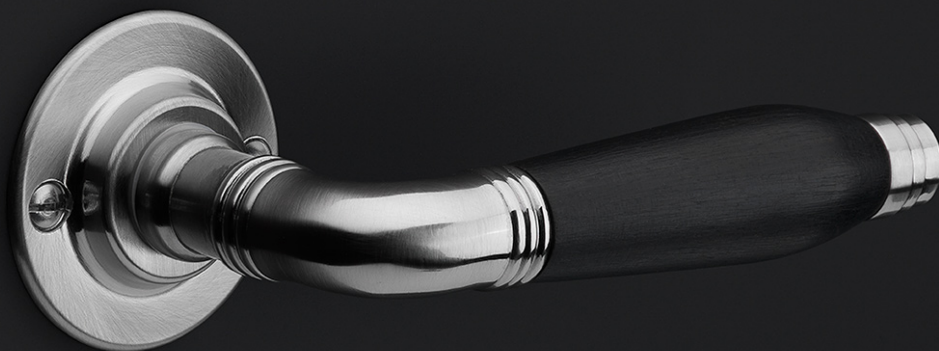

TIMELESS

by Formani

FORMANI®