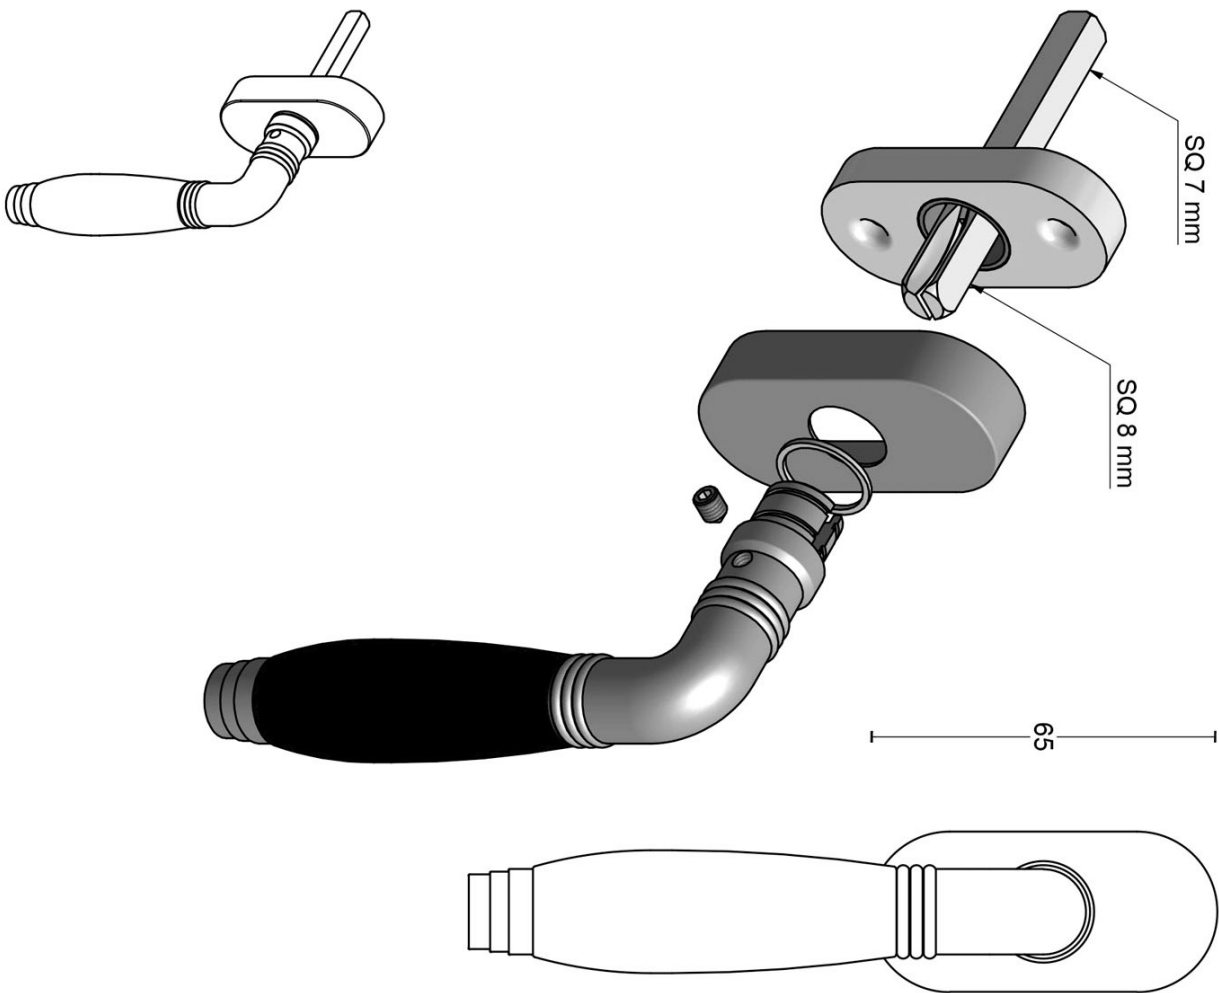

1934-DK-O

non-locking tilt and turn window handle

Product information

Code: 0303D018NMEB1

Finish: satin black

UNIT: Piece

Collection: TIMELESS

Designer: Formani

EAN code: 8718009363935

TIMELESS by Formani

The TIMELESS series is a total concept collection consisting of door, window, and furniture fittings.

Finishes

- satin nickel
- satin nickel
- bright nickel
- bright nickel
- brass unlacquered
- brass unlacquered
- satin black
- satin black

1934-DK-O

non-locking tilt and turn
window handle

FORMANI®

Part number:

Description:

Doc no.: 0303D018-1934-DK-O-V02.dwg

Drawn by: Christian Brinbois Creation date: 28-3-2013

1934-DK-O