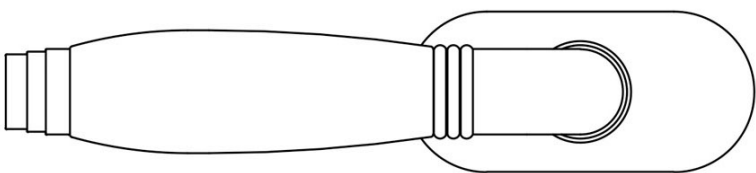

1934-DK-O

non-locking tilt and turn
window handle

FORMANI®

Part number:

Description:

Doc no.: 0303D018-1934-DK-O-V02.dwg

Drawn by: Christian Brinbois Creation date: 28-3-2013

1934-DK-O

Format:
A3