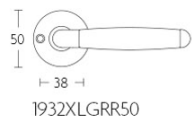

1932XLGRR50