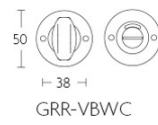

1932XLGRR50

solid sprung door handle on round rose

Product information

Code: 0301D032NSEB0

Finish: satin nickel

UNIT: Pair

Collection: TIMELESS

Designer: Formani

EAN code: 8718009205617

TIMELESS by Formani

The TIMELESS series is a total concept collection consisting of door, window, and furniture fittings.

Finishes

- satin nickel
- bright nickel

1932XLGRR50

MSN50

MSY50