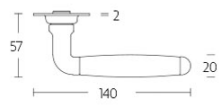

1932XLGRR50