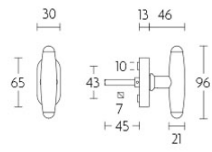

1932T-DK-O