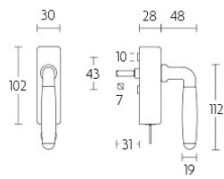

1932-DKLOCK-O