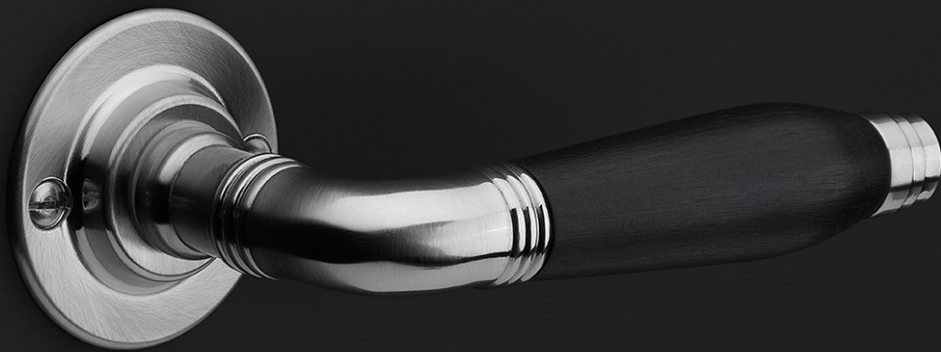

TIMELESS

by Formani

FORMANI®