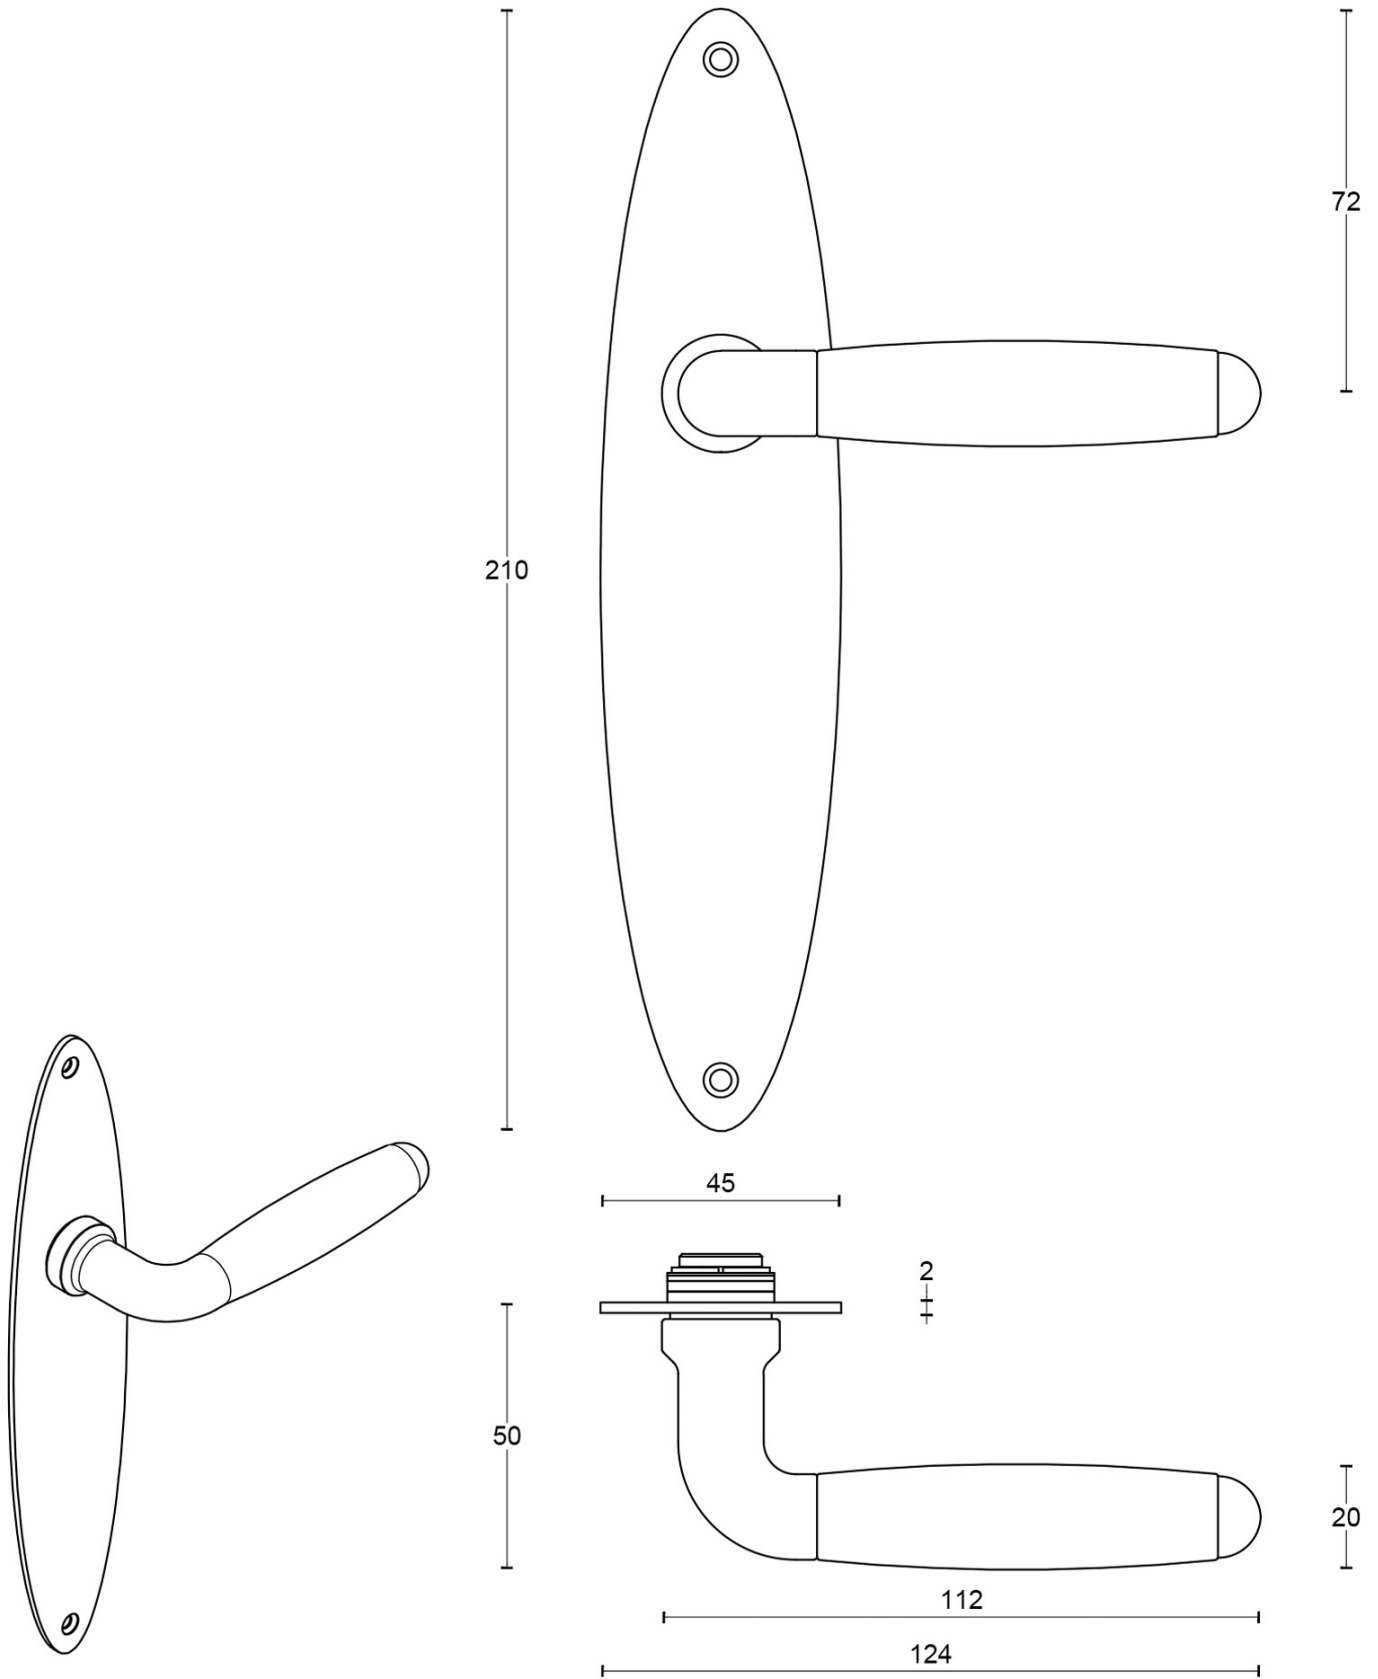

1932MPOSFC

solid unsprung door handle on blind oval plate

Product information

Code: 0301D008NSEBOLF

Finish: satin nickel

UNIT: Pair

Collection: TIMELESS

Designer: Formani

EAN code: 8718009055533

TIMELESS by Formani

The TIMELESS series is a total concept collection consisting of door, window, and furniture fittings.

Finishes

- satin nickel
- bright nickel
- brass unlacquered

1932MPOSFC

solid unsprung lever handle
on plate

FORMANI®		Part number:	
		Description:	
Doc no.:	0301D008 1932MPOSFC V03.dwg	1932MPOSFC	
Drawn by:	Christian Brimbois	Creation date:	17-12-2014
FORMANI HOLLAND B.V. EUROPALAAN 12 6199 AB MAASTRICHT-AIRPORT NL T +31 (0)43 308 90 00 INFO@FORMANI.COM FORMANI.COM		Format: A3	