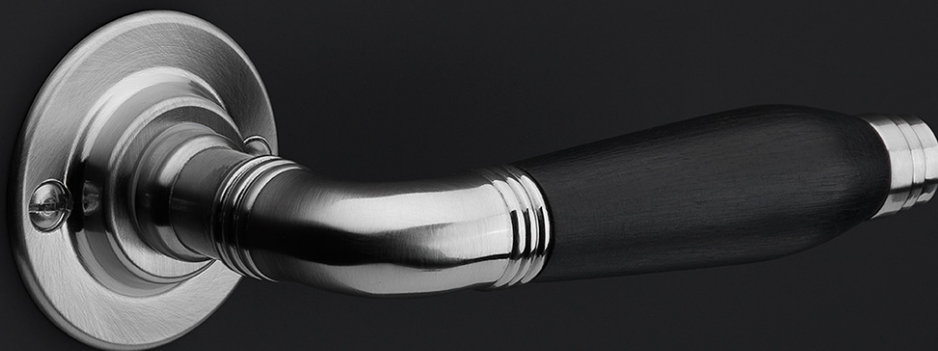

TIMELESS

by Formani

FORMANI®