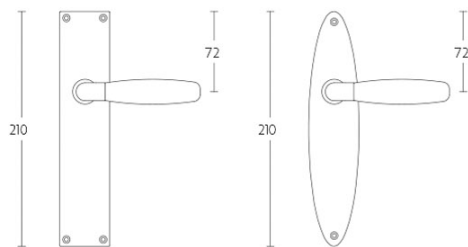

1931MP OSFC

1931MP SFC