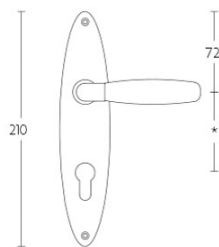

1931MPOSFC

solid unsprung door handle on blind oval plate

Product information

Code: 0301D007NSEBOLF

Finish: satin nickel

UNIT: Pair

Collection: TIMELESS

Designer: Formani

1931MP SFC

1931MP OSFC

1931MP N*

1931MP ON*

1931MP Y*

1931MP OY*

1931MP WC*

1931MP OWC*