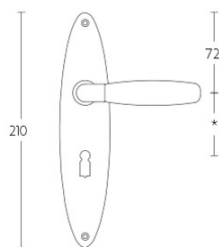

1931MP ON*

*afstand opgeven bij bestelling
*state distance on order