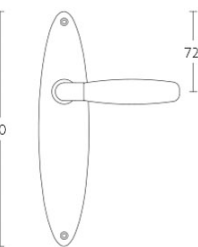

1931MP OSFC