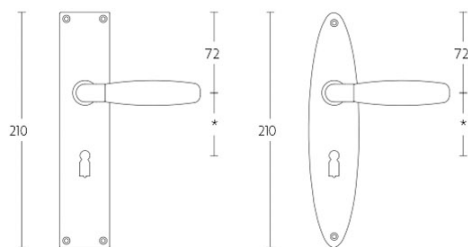

1931MP ON*

1931MP N*