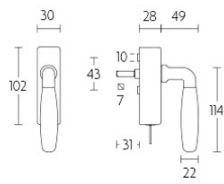

1931-DKLOCK-O