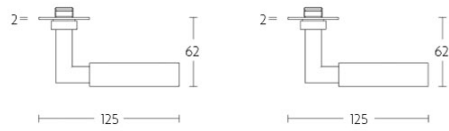

1930MPSFC

1930MPOSFC