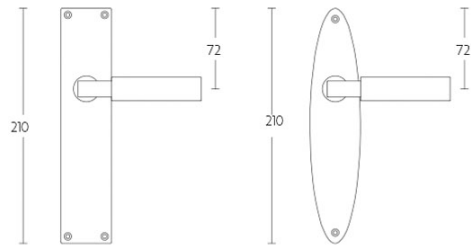

1930MPSFC

1930MPOSFC