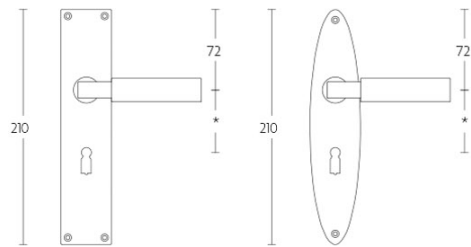

1930MPSFC

1930MPOSFC

1930MPN*

1930MPON*