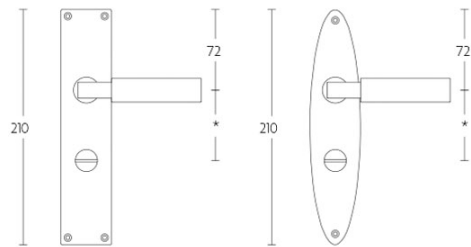

1930MPY*

1930MPOY*

1930MPWC*

1930MPOWC*

*afstand opgeven bij bestelling
*state distance on order