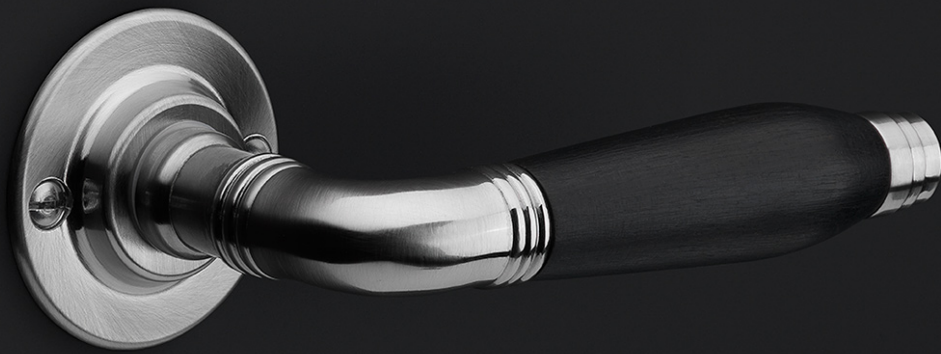

TIMELESS

by Formani

FORMANI®