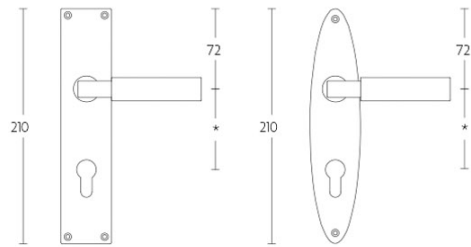

1930MPN*

1930MPON*

1930MPY*

1930MPOY*