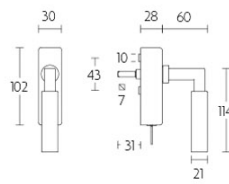

1930-DKLOCK-O