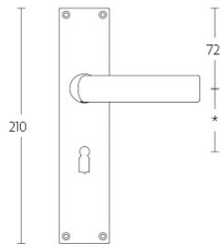

1929MPN*

*afstand opgeven bij bestelling
*state distance on order