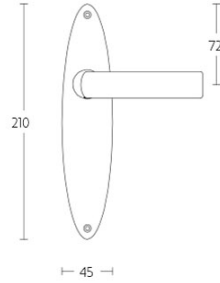

1929MPOSFC