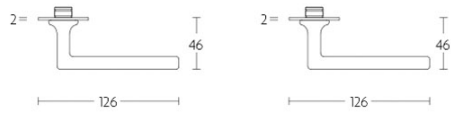

1929MPSFC

*afstand opgeven bij bestelling
*state distance on order