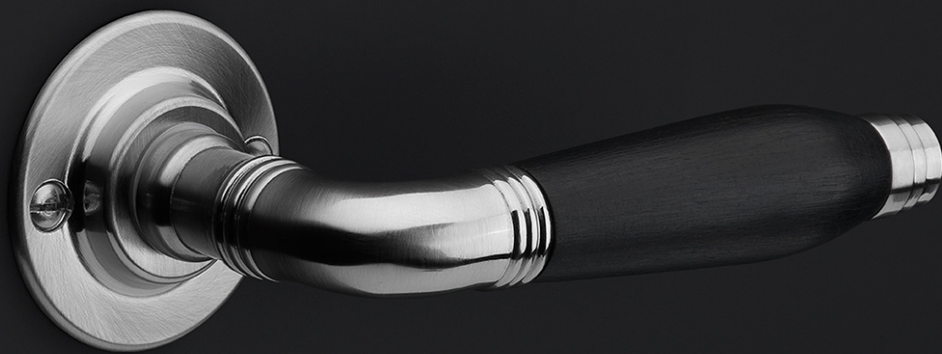

TIMELESS

by Formani

FORMANI®