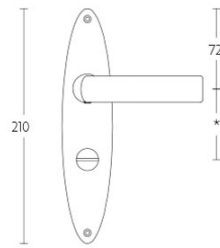

1929MPSFC

solid unsprung door handle on blind rectangular plate

Product information

Code: 0301D005NSXX0KF

Finish: satin nickel

UNIT: Pair

Collection: TIMELESS

Designer: Formani

1929MPSFC

1929MPOSFC

1929MPN*

1929MPON*

1929MPY*

1929MPOY*

1929MPWC*

1929MPOWC*