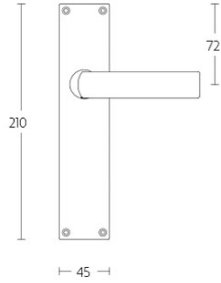

1929MPSFC

*afstand opgeven bij bestelling
*state distance on order