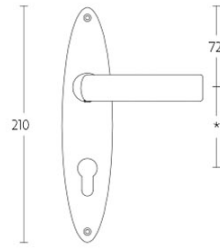

1929MPSFC

solid unsprung door handle on blind rectangular plate

Product information

Code: 0301D005NSXX0KF

Finish: satin nickel

UNIT: Pair

Collection: TIMELESS

Designer: Formani

1929MPSFC

1929MPOSFC

1929MPN*

1929MPON*

1929MPY*

1929MPOY*

1929MPWC*

1929MPOWC*