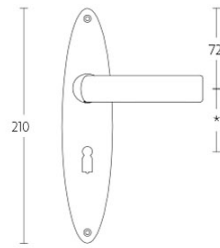

1929MPON*

*afstand opgeven bij bestelling
*state distance on order