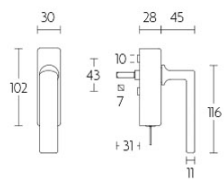

1929-DKLOCK-O