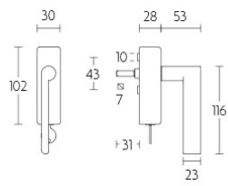

1927-DKLOCK-O