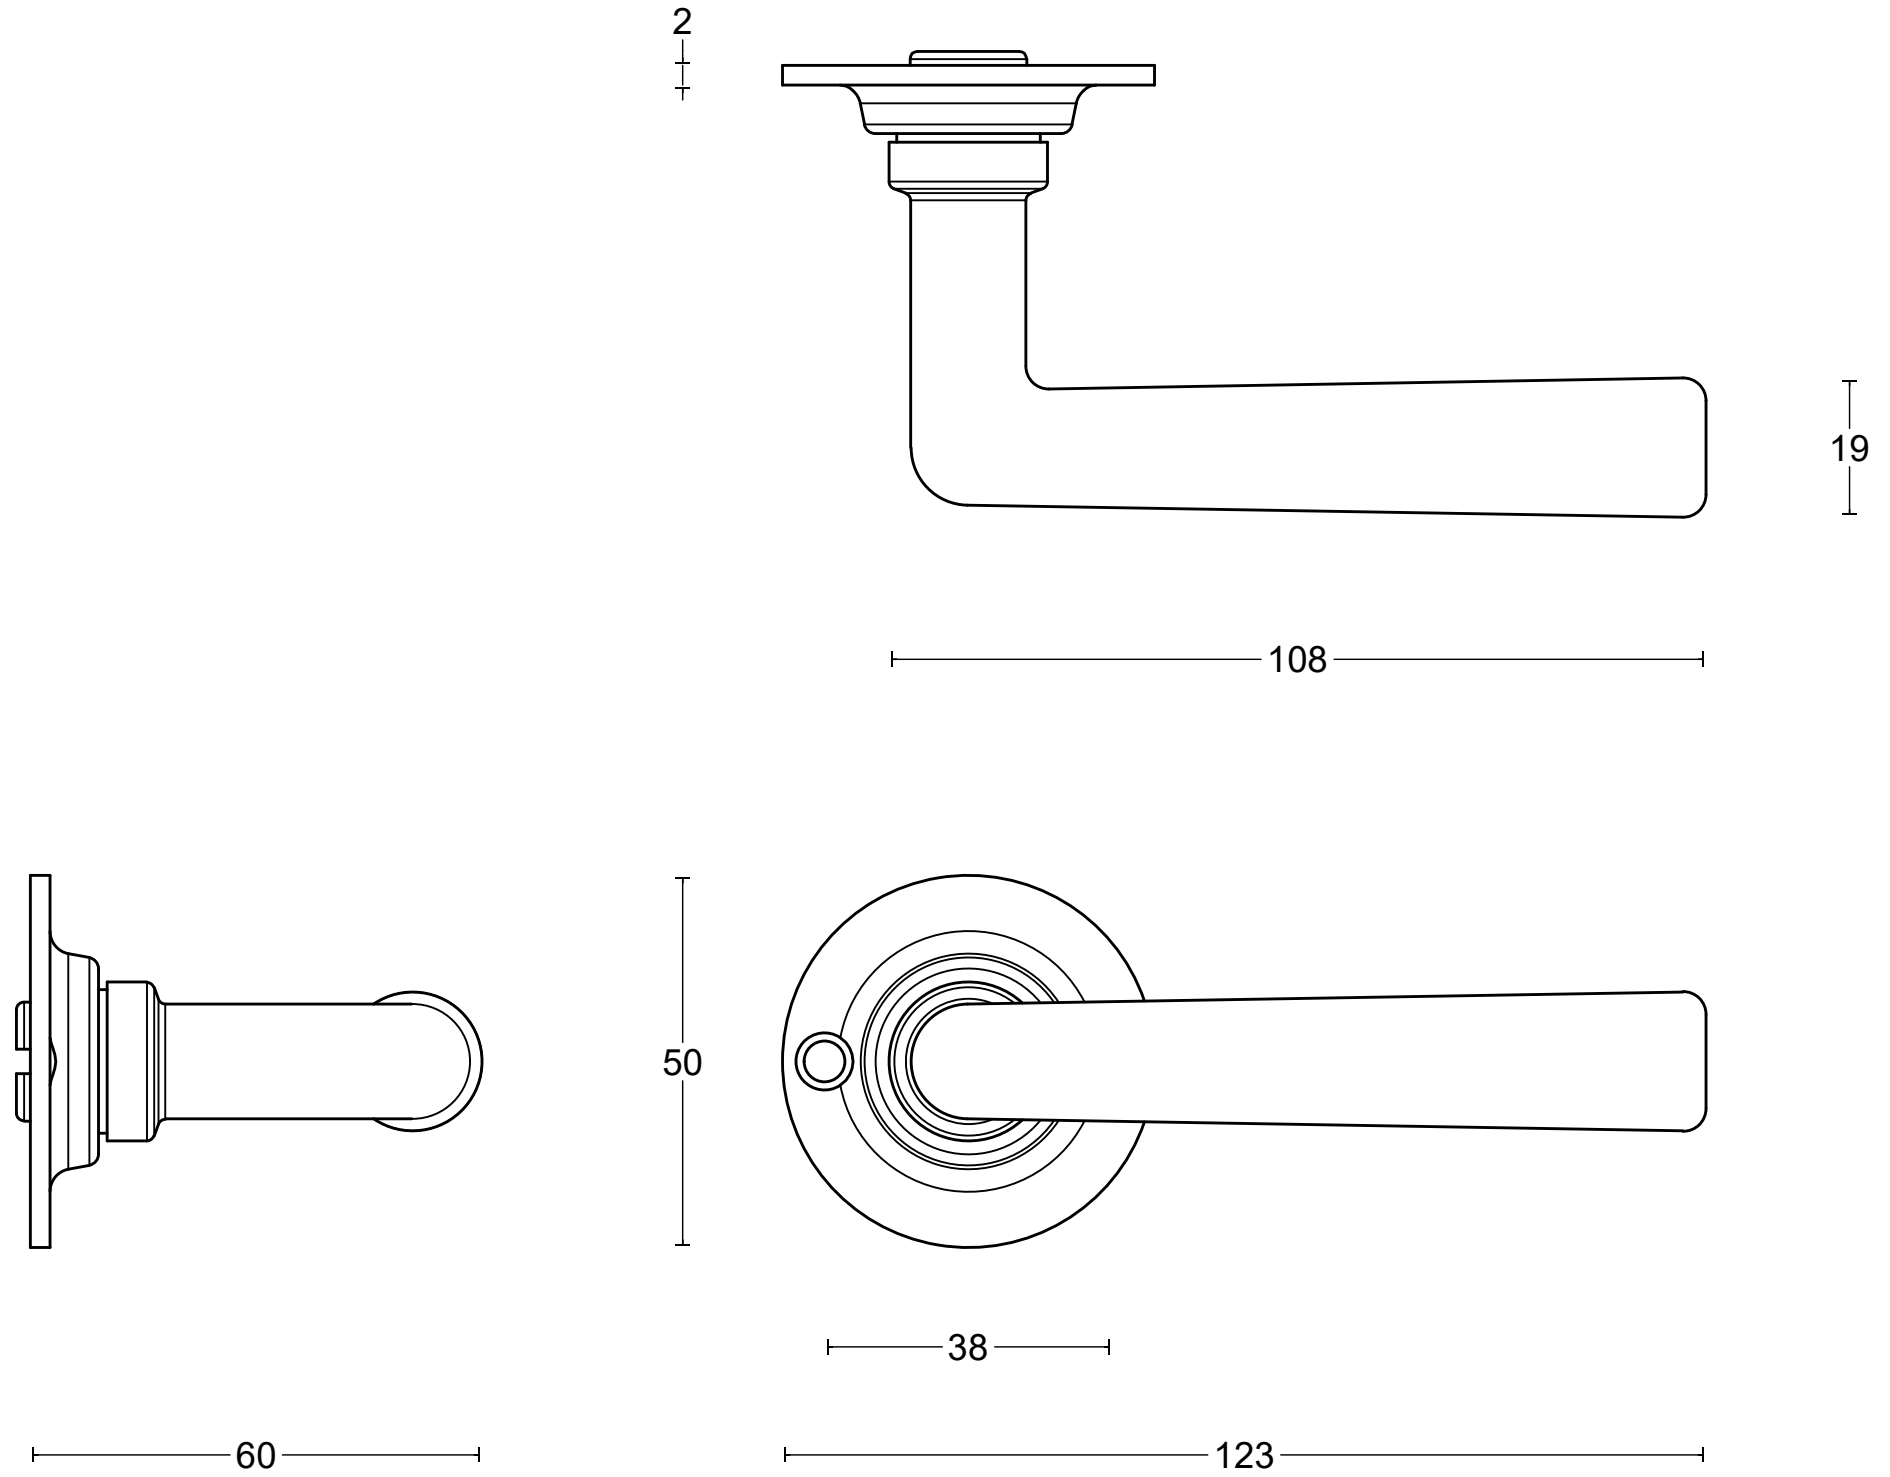

TIMELESS 1925GRR50

solid sprung lever handle
attached to rose

 <p>FORMANI HOLLAND B.V. EUROPALAAN 12 6199 AB MAASTRICHT-AIRPORT NL T +31 (0)43 308 90 00 INFO@FORMANI.COM WWW.FORMANI.COM</p>	Type :	Version:
	TIMELESS 1925GRR50	V02
	Description: solid sprung lever handle attached to rose	
Formani filename: 0301D003_1925GRR50_V02.dwg		
Drawn by: Christian Brimbois		
Creation date: 29-3-2023		