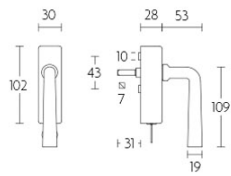

1925-DKLOCK-O