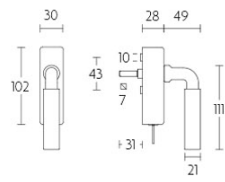

1923-DKLOCK-O