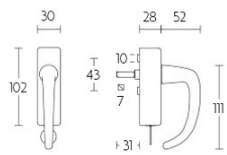

1922-DKLOCK-O