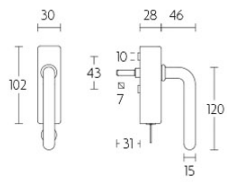

1921-DKLOCK-O