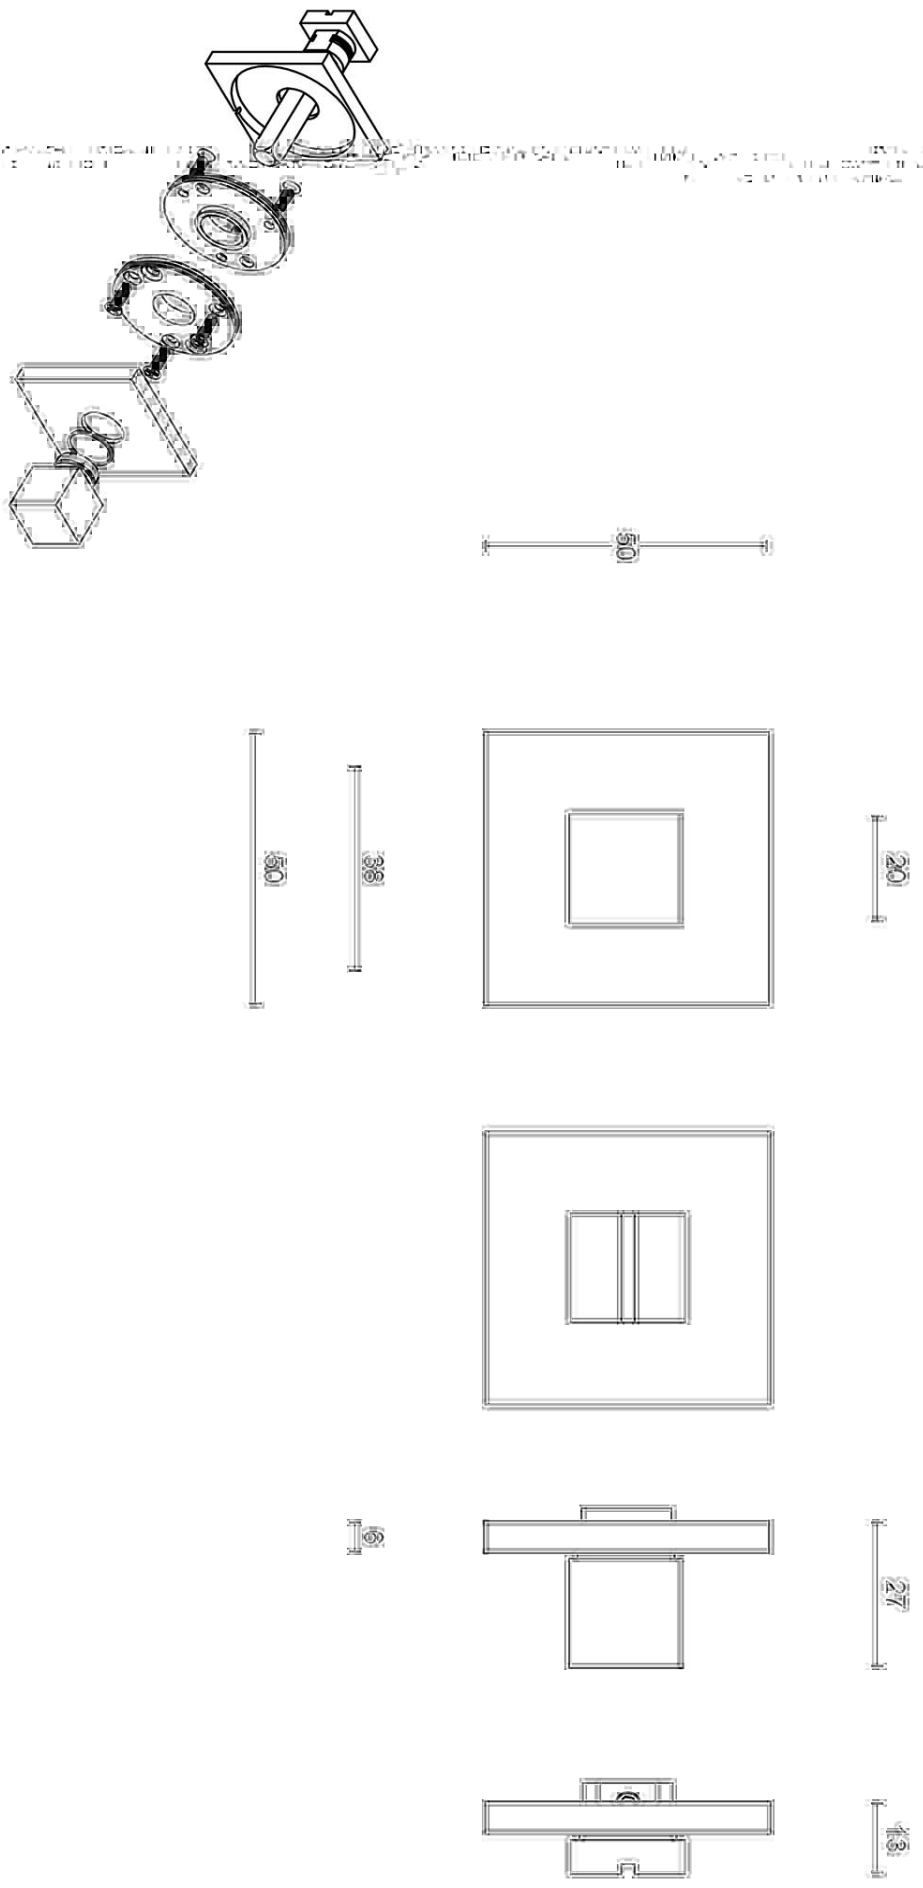

LSQWC50

turn and release set including Q5/6/7/8 spindle

Product information

Code: 1501T062BMXXU

Finish: white

UNIT: Set

Collection: SQUARE

Designer: Formani

EAN code: 8718009321553

SQUARE by Formani

The SQUARE series is a total concept collection consisting of door, window, and furniture fittings.

Finishes

- satin stainless steel
- PVD satin stainless steel
- polished stainless steel
- satin black
- white
- satin stainless steel
- satin black
- satin stainless steel
- bronze
- PVD satin black
- PVD satin black

LSQWC50

lever handle accessory
privacy set
stainless steel

FORMAN®

Pat. number:	
Description:	
LSQWC50	
Format:	
A3	
Doc.no.:	150-1104-11-LSQWC50 V01.dwg
Drawn by:	Christien Binnous
Creation date:	10-2-2014
Forman Holland B.V. · Amerikalaan 55 · 6169 AE Maastricht · Alport · Tel: +31 (0)46 308 90 00 · www.forman.nl · info@forman.nl	

SQUARE

by Formani

The **SQUARE** series' minimalistic design is a eulogy to the perfection of square and rectangular shapes. While the series is simplistic, its finer details are what make it truly unique. All the products have a bold and well-defined look, but their chamfered edges make them wonderfully tactile. The late Jan des Bouvrie, founding father of Dutch design, contributed to the series and imparted the final touches by adding smooth lines to the **SQUARE** design, accentuating the major elements. Each product of the series is made of solid materials and is manually tested for 100% straightness using a variety of tools and templates. Square has to be square, after all. This well-established series is the most comprehensive total concept range - including door, window and furniture fittings - featuring the largest number of products. One can recognize a Jan des Bouvrie by the smooth lines that emphasize the major elements of the lever handle and complete the design.