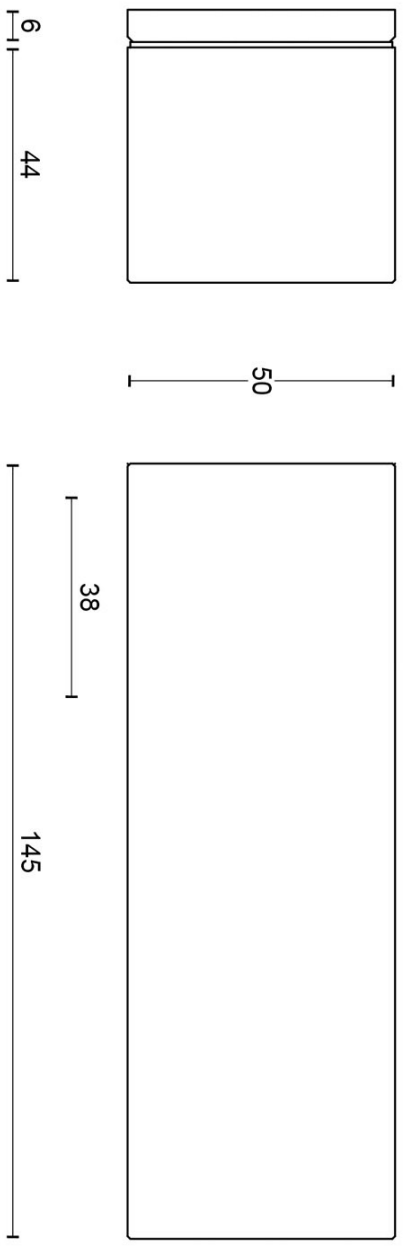

LSQ7-G

solid sprung door handle on rose

Product information

Code: 2501D027INXX0

Finish: satin stainless steel

UNIT: Pair

Collection: SQUARE

Designer: Formani

EAN code: 8718009143261

SQUARE by Formani

The SQUARE series is a total concept collection consisting of door, window, and furniture fittings.

Finishes

- satin stainless steel
- polished stainless steel

LSQVII-G

sprung lever handle on rose
stainless steel

FORMANI		Part number:	
Doc no.:	2501D027 LSQVII-G V01.dwg	Description:	LSQVII-G
Drawn by:	Christiaan	Creation date:	12-11-2013
Formani Holland B.V. · Amerikalaan 55 · 6199 AE Maastricht Airport · tel: +31 (0)43 308 90 00 · www.formani.nl · info@formani.nl		Format:	A3

SQUARE

by Formani

The **SQUARE** series' minimalistic design is a eulogy to the perfection of square and rectangular shapes. While the series is simplistic, its finer details are what make it truly unique. All the products have a bold and well-defined look, but their chamfered edges make them wonderfully tactile. The late Jan des Bouvrie, founding father of Dutch design, contributed to the series and imparted the final touches by adding smooth lines to the **SQUARE** design, accentuating the major elements. Each product of the series is made of solid materials and is manually tested for 100% straightness using a variety of tools and templates. Square has to be square, after all. This well-established series is the most comprehensive total concept range - including door, window and furniture fittings - featuring the largest number of products. One can recognize a Jan des Bouvrie by the smooth lines that emphasize the major elements of the lever handle and complete the design.