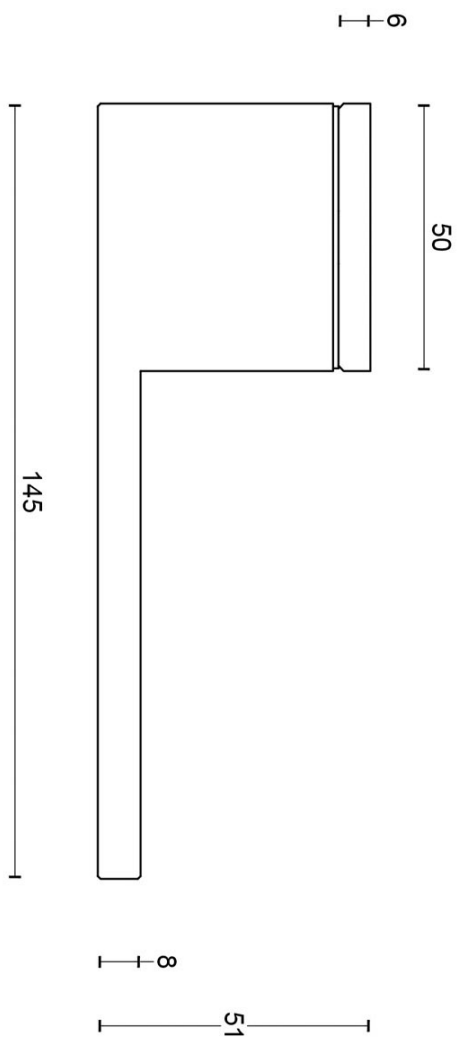

LSQ7-G

solid sprung door handle on rose

Product information

Code: 2501D027INXX0

Finish: satin stainless steel

UNIT: Pair

Collection: SQUARE

Designer: Formani

EAN code: 8718009143261

SQUARE by Formani

The SQUARE series is a total concept collection consisting of door, window, and furniture fittings.

Finishes

- satin stainless steel
- polished stainless steel

LSQVII-G

sprung lever handle on rose
stainless steel

FORMANI		Part number:	
Doc no.:	2501D027 LSQVII-G V01.dwg	Description:	LSQVII-G
Drawn by:	Christiaan	Creation date:	12-11-2013
Formani Holland B.V. · Amerikalaan 55 · 6199 AE Maastricht Airport · tel: +31 (0)43 308 90 00 · www.formani.nl · info@formani.nl		Format:	A3

SQUARE

by Formani

The **SQUARE** series' minimalistic design is a eulogy to the perfection of square and rectangular shapes. While the series is simplistic, its finer details are what make it truly unique. All the products have a bold and well-defined look, but their chamfered edges make them wonderfully tactile. The late Jan des Bouvrie, founding father of Dutch design, contributed to the series and imparted the final touches by adding smooth lines to the **SQUARE** design, accentuating the major elements. Each product of the series is made of solid materials and is manually tested for 100% straightness using a variety of tools and templates. Square has to be square, after all. This well-established series is the most comprehensive total concept range - including door, window and furniture fittings - featuring the largest number of products. One can recognize a Jan des Bouvrie by the smooth lines that emphasize the major elements of the lever handle and complete the design.