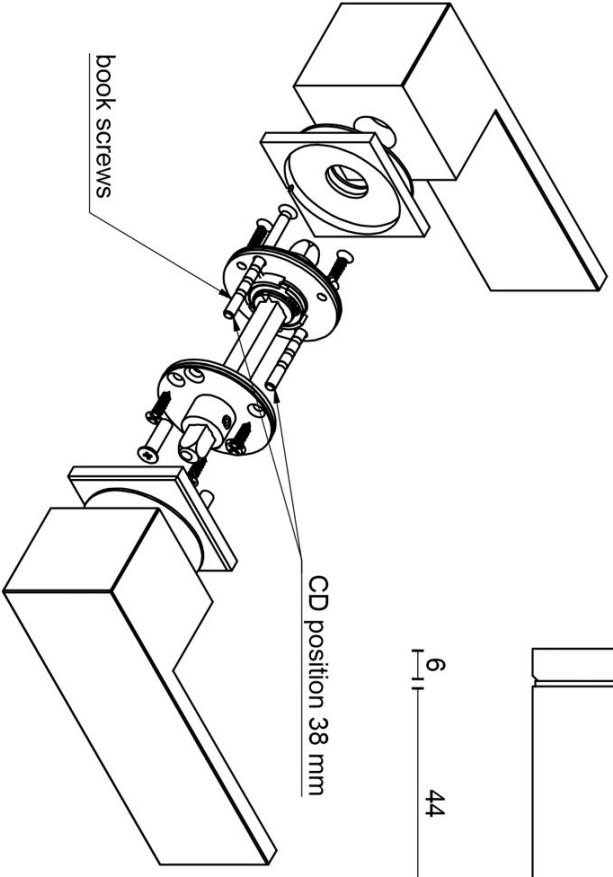

LSQ7-G

solid sprung door handle on rose

Product information

Code: 2501D027INXX0

Finish: satin stainless steel

UNIT: Pair

Collection: SQUARE

Designer: Formani

EAN code: 8718009143261

SQUARE by Formani

The SQUARE series is a total concept collection consisting of door, window, and furniture fittings.

Finishes

- satin stainless steel
- polished stainless steel

LSQVII-G

sprung lever handle on rose
stainless steel

FORMANI		Part number:	
Doc no.:	2501D027 LSQVII-G V01.dwg	Description:	LSQVII-G
Drawn by:	Christiaan	Creation date:	12-11-2013
Formani Holland B.V. · Amerikalaan 55 · 6199 AE Maastricht Airport · tel: +31 (0)43 308 90 00 · www.formani.nl · info@formani.nl		Format:	A3

SQUARE

by Formani

The **SQUARE** series' minimalistic design is a eulogy to the perfection of square and rectangular shapes. While the series is simplistic, its finer details are what make it truly unique. All the products have a bold and well-defined look, but their chamfered edges make them wonderfully tactile. The late Jan des Bouvrie, founding father of Dutch design, contributed to the series and imparted the final touches by adding smooth lines to the **SQUARE** design, accentuating the major elements. Each product of the series is made of solid materials and is manually tested for 100% straightness using a variety of tools and templates. Square has to be square, after all. This well-established series is the most comprehensive total concept range - including door, window and furniture fittings - featuring the largest number of products. One can recognize a Jan des Bouvrie by the smooth lines that emphasize the major elements of the lever handle and complete the design.