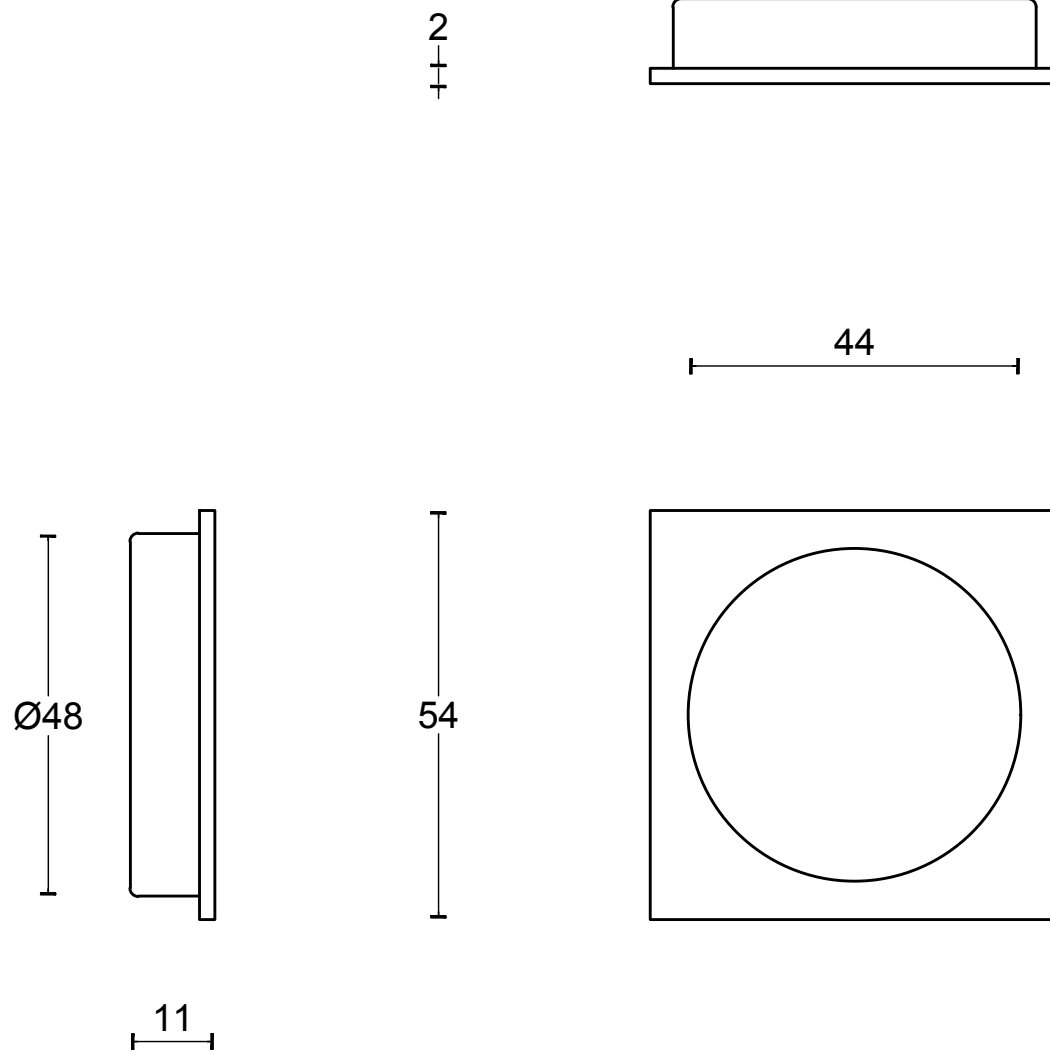

LSQ54

flush pull
for glue fitting
stainless steel

FORMANI®		Part number:	
		Description: LSQ54	
Doc no.: 2501Z075 LSQ54 V04.dwg	Drawn by: Christian Brimbois	Creation date: 23-11-2016	Format: A3
FORMANI HOLLAND B.V. EUROPALAAN 12 6199 AB MAASTRICHT-AIRPORT NL T +31 (0)43 308 90 00 INFO@FORMANI.COM FORMANI.COM			