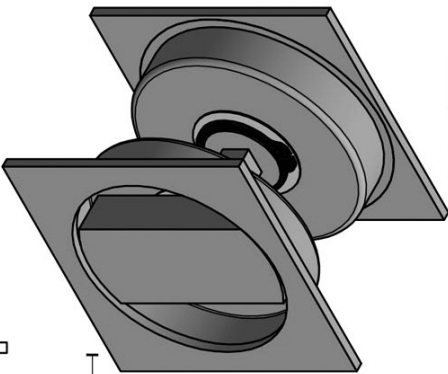

LSQ54S

set of flush pulls for glue fixing including spindle

Product information

Code: 2501Z076INXX0

Finish: satin stainless steel

UNIT: Set

Collection: SQUARE

Designer: Formani

EAN code: 8718009289099

SQUARE by Formani

The SQUARE series is a total concept collection consisting of door, window, and furniture fittings.

Finishes

- satin stainless steel
- polished stainless steel
- satin black
- white
- PVD satin black
- bronze
- PVD satin gold

LSQ54S

set of flush pulls for glue fitting
including 6mm spindle
(lock not included)
stainless steel

FORMANI®		Part number:		
Doc no.:	25012076 LSQ54S V04.dwg	Description:	LSQ54S	
Drawn by:	Christian Brimbois	Creation date:	18-9-2017	Format:
FORMANI HOLLAND B.V. - EUROPALAAN 12 6199 AB MAASTRICHT-AIRPORT NL T. +31 (0)43 308 90 00 INFO@FORMANI.COM FORMANI.COM		A3		

SQUARE

by Formani

The **SQUARE** series' minimalistic design is a eulogy to the perfection of square and rectangular shapes. While the series is simplistic, its finer details are what make it truly unique. All the products have a bold and well-defined look, but their chamfered edges make them wonderfully tactile. The late Jan des Bouvrie, founding father of Dutch design, contributed to the series and imparted the final touches by adding smooth lines to the **SQUARE** design, accentuating the major elements. Each product of the series is made of solid materials and is manually tested for 100% straightness using a variety of tools and templates. Square has to be square, after all. This well-established series is the most comprehensive total concept range - including door, window and furniture fittings - featuring the largest number of products. One can recognize a Jan des Bouvrie by the smooth lines that emphasize the major elements of the lever handle and complete the design.