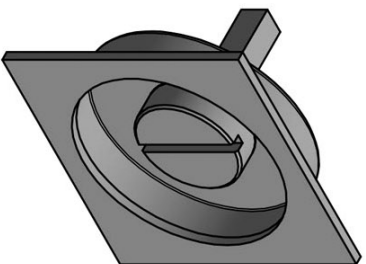

LSQ54S

set of flush pulls for glue fixing including spindle

Product information

Code: 2501Z076INXX0

Finish: satin stainless steel

UNIT: Set

Collection: SQUARE

Designer: Formani

EAN code: 8718009289099

SQUARE by Formani

The SQUARE series is a total concept collection consisting of door, window, and furniture fittings.

Finishes

- satin stainless steel
- polished stainless steel
- satin black
- white
- PVD satin black
- bronze
- PVD satin gold

LSQ54S

set of flush pulls for glue fitting
including 6mm spindle
(lock not included)
stainless steel

FORMANI®		Part number:		
Doc no.:	25012076 LSQ54S V04.dwg	Description:	LSQ54S	
Drawn by:	Christian Brimbois	Creation date:	18-9-2017	Format:
FORMANI HOLLAND B.V. - EUROPALAAN 12 6199 AB MAASTRICHT-AIRPORT NL T. +31 (0)43 308 90 00 INFO@FORMANI.COM FORMANI.COM		A3		

SQUARE

by Formani

The **SQUARE** series' minimalistic design is a eulogy to the perfection of square and rectangular shapes. While the series is simplistic, its finer details are what make it truly unique. All the products have a bold and well-defined look, but their chamfered edges make them wonderfully tactile. The late Jan des Bouvrie, founding father of Dutch design, contributed to the series and imparted the final touches by adding smooth lines to the **SQUARE** design, accentuating the major elements. Each product of the series is made of solid materials and is manually tested for 100% straightness using a variety of tools and templates. Square has to be square, after all. This well-established series is the most comprehensive total concept range - including door, window and furniture fittings - featuring the largest number of products. One can recognize a Jan des Bouvrie by the smooth lines that emphasize the major elements of the lever handle and complete the design.