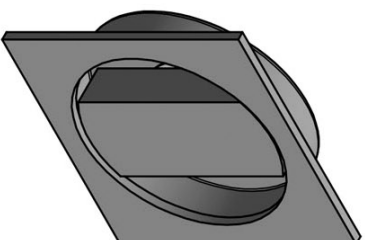

LSQ54S

set of flush pulls for glue fixing including spindle

Product information

Code: 2501Z076INXX0

Finish: satin stainless steel

UNIT: Set

Collection: SQUARE

Designer: Formani

EAN code: 8718009289099

SQUARE by Formani

The SQUARE series is a total concept collection consisting of door, window, and furniture fittings.

Finishes

- satin stainless steel
- polished stainless steel
- satin black
- white
- PVD satin black
- bronze
- PVD satin gold

LSQ54S

set of flush pulls for glue fitting
including 6mm spindle
(lock not included)
stainless steel

FORMANI®		Part number:		
Doc no.:	25012076 LSQ54S V04.dwg	Description:	LSQ54S	
Drawn by:	Christian Brimbois	Creation date:	18-9-2017	Format:
FORMANI HOLLAND B.V. - EUROPALAAN 12 6199 AB MAASTRICHT-AIRPORT NL T. +31 (0)43 308 90 00 INFO@FORMANI.COM FORMANI.COM		A3		

SQUARE

by Formani

The **SQUARE** series' minimalistic design is a eulogy to the perfection of square and rectangular shapes. While the series is simplistic, its finer details are what make it truly unique. All the products have a bold and well-defined look, but their chamfered edges make them wonderfully tactile. The late Jan des Bouvrie, founding father of Dutch design, contributed to the series and imparted the final touches by adding smooth lines to the **SQUARE** design, accentuating the major elements. Each product of the series is made of solid materials and is manually tested for 100% straightness using a variety of tools and templates. Square has to be square, after all. This well-established series is the most comprehensive total concept range - including door, window and furniture fittings - featuring the largest number of products. One can recognize a Jan des Bouvrie by the smooth lines that emphasize the major elements of the lever handle and complete the design.