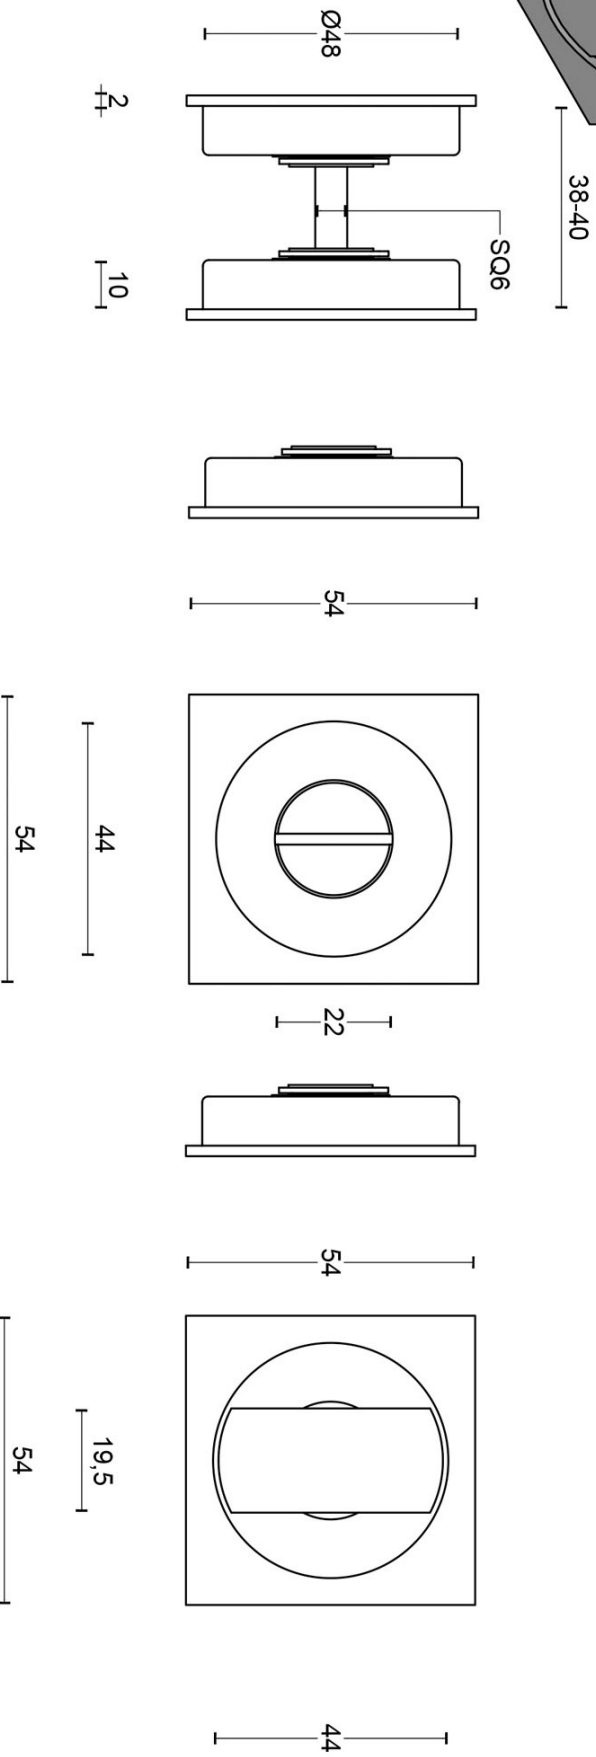

LSQ54S

set of flush pulls for glue fixing including spindle

Product information

Code: 2501Z076INXX0

Finish: satin stainless steel

UNIT: Set

Collection: SQUARE

Designer: Formani

EAN code: 8718009289099

SQUARE by Formani

The SQUARE series is a total concept collection consisting of door, window, and furniture fittings.

Finishes

- satin stainless steel
- polished stainless steel
- satin black
- white
- PVD satin black
- bronze
- PVD satin gold

LSQ54S

set of flush pulls for glue fitting
including 6mm spindle
(lock not included)
stainless steel

FORMANI®		Part number:		
Doc no.:	25012076 LSQ54S V04.dwg	Description:	LSQ54S	
Drawn by:	Christian Brimbois	Creation date:	18-9-2017	Format:
FORMANI HOLLAND B.V. - EUROPALAAN 12 6199 AB MAASTRICHT-AIRPORT NL T. +31 (0)43 308 90 00 INFO@FORMANI.COM FORMANI.COM		A3		

SQUARE

by Formani

The **SQUARE** series' minimalistic design is a eulogy to the perfection of square and rectangular shapes. While the series is simplistic, its finer details are what make it truly unique. All the products have a bold and well-defined look, but their chamfered edges make them wonderfully tactile. The late Jan des Bouvrie, founding father of Dutch design, contributed to the series and imparted the final touches by adding smooth lines to the **SQUARE** design, accentuating the major elements. Each product of the series is made of solid materials and is manually tested for 100% straightness using a variety of tools and templates. Square has to be square, after all. This well-established series is the most comprehensive total concept range - including door, window and furniture fittings - featuring the largest number of products. One can recognize a Jan des Bouvrie by the smooth lines that emphasize the major elements of the lever handle and complete the design.