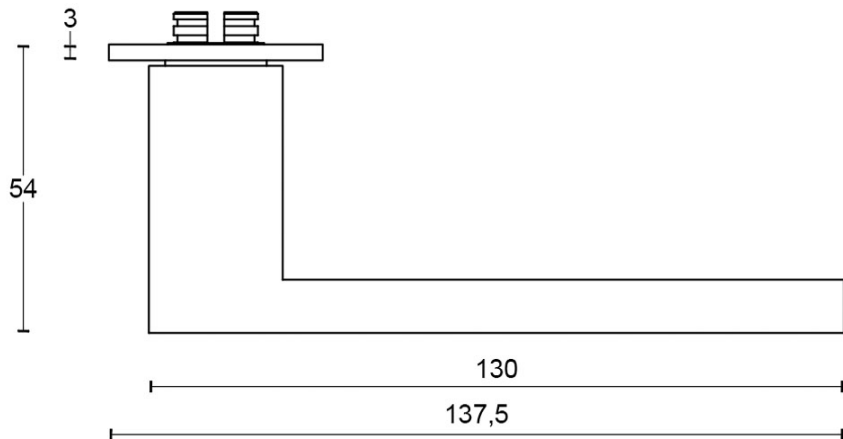

### Finishes

- satin stainless steel
- polished stainless steel
- satin black
- PVD satin black

235

3  
H  
50

81,5

40

25

54