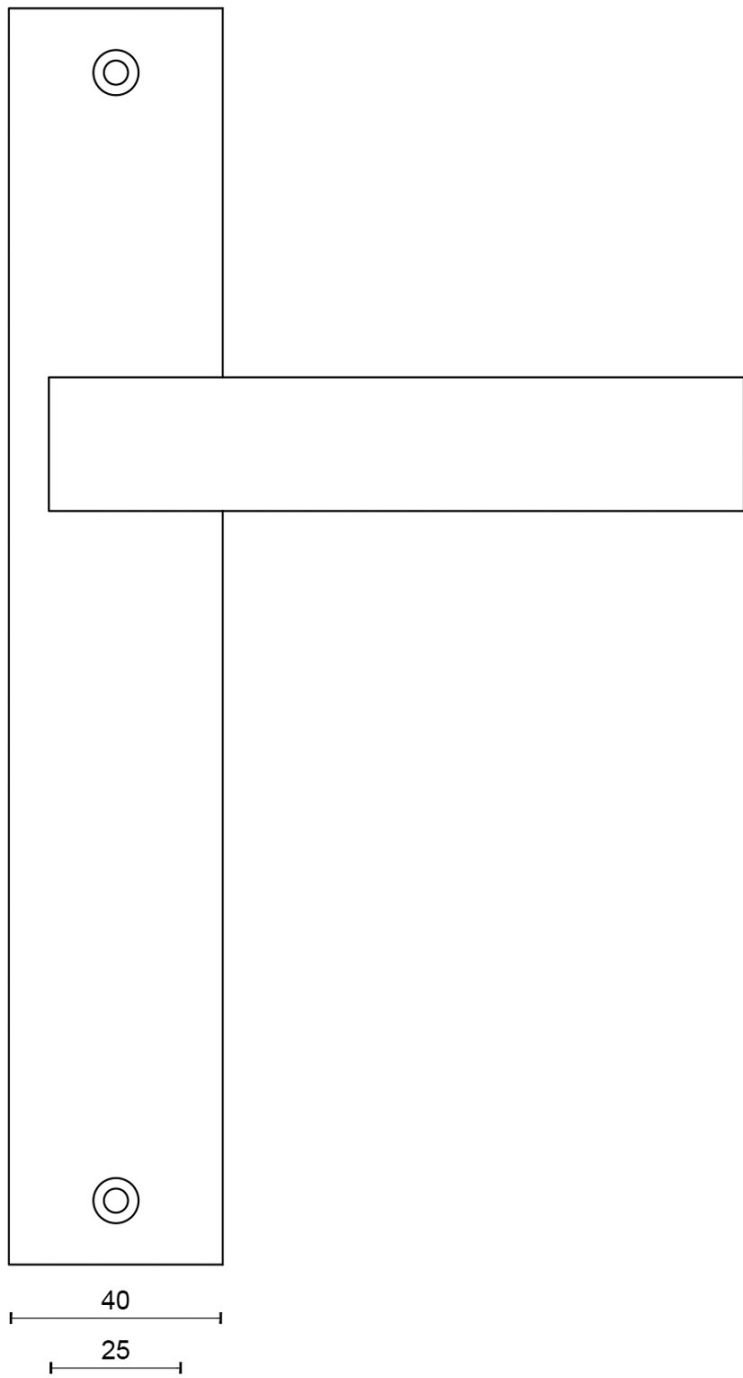

235

3
H
50

81,5

40

25

54

3
H

130

137,5

10

FORMANI®

Part number:

2501D004 LSQIVP236SFC V01

Doc no.: 2501D004 LSQIVP236SFC V01.dwg

Description:

LSQIVP236SFC

Format:

A3

Drawn by: Christian

Creation date: 12-11-2011