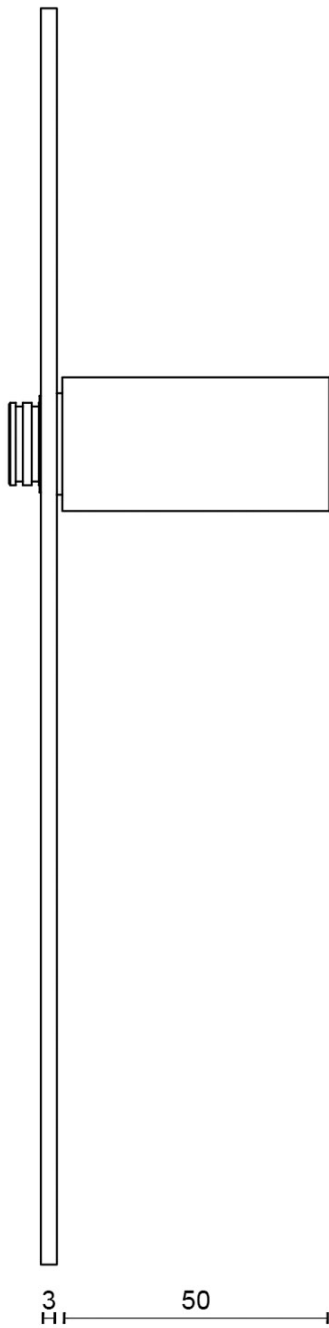

## LSQ4P236SFC

solid unsprung door handle on blind plate

### Product information

Code: 2501D004INXX0F

Finish: satin stainless steel

UNIT: Pair

Collection: SQUARE

Designer: Formani

EAN code: 8718009077726

### SQUARE by Formani

The SQUARE series is a total concept collection consisting of door, window, and furniture fittings.

### Finishes

- satin stainless steel
- polished stainless steel
- satin black
- PVD satin black

235

3  
H  
50

81,5

40

25

54