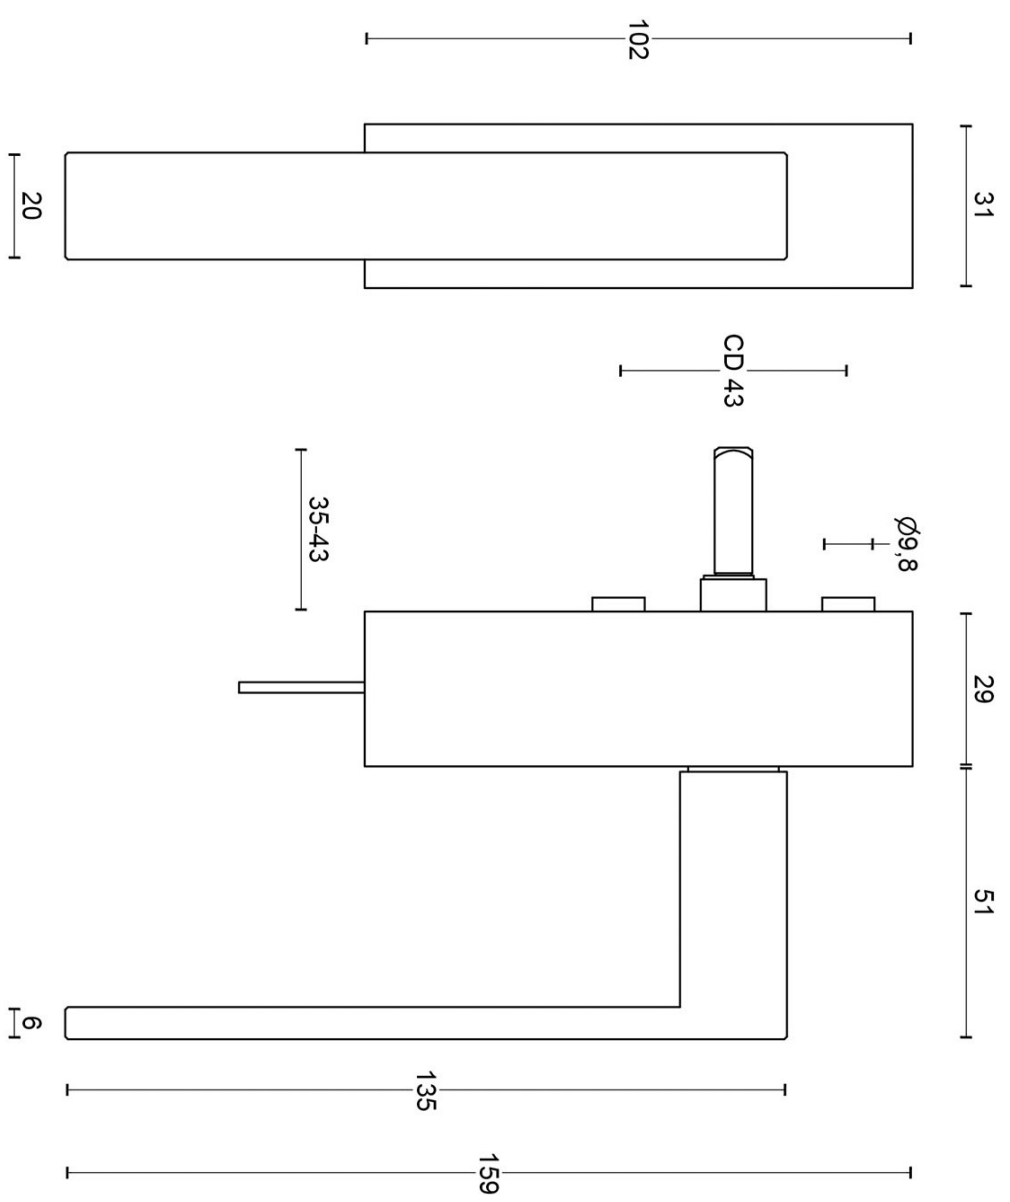

LSQII-DKLOCK

locking tilt and turn
window handle
stainless steel

FORMANI®		Part number:
		LSQII-DKLOCK
Doc no.:	1503D041 LSQII-DKLOCK V01.dwg	Description:
Drawn by:	Christian Brimbois	
Creation date:	1-9-2017	Format:
FORMANI HOLLAND B.V. - EUROPALAAN 12 6199 AB MAASTRICHT-AIRPORT NL T +31 (0)43 308 90 00 INFO@FORMANI.COM FORMANI.COM		A3