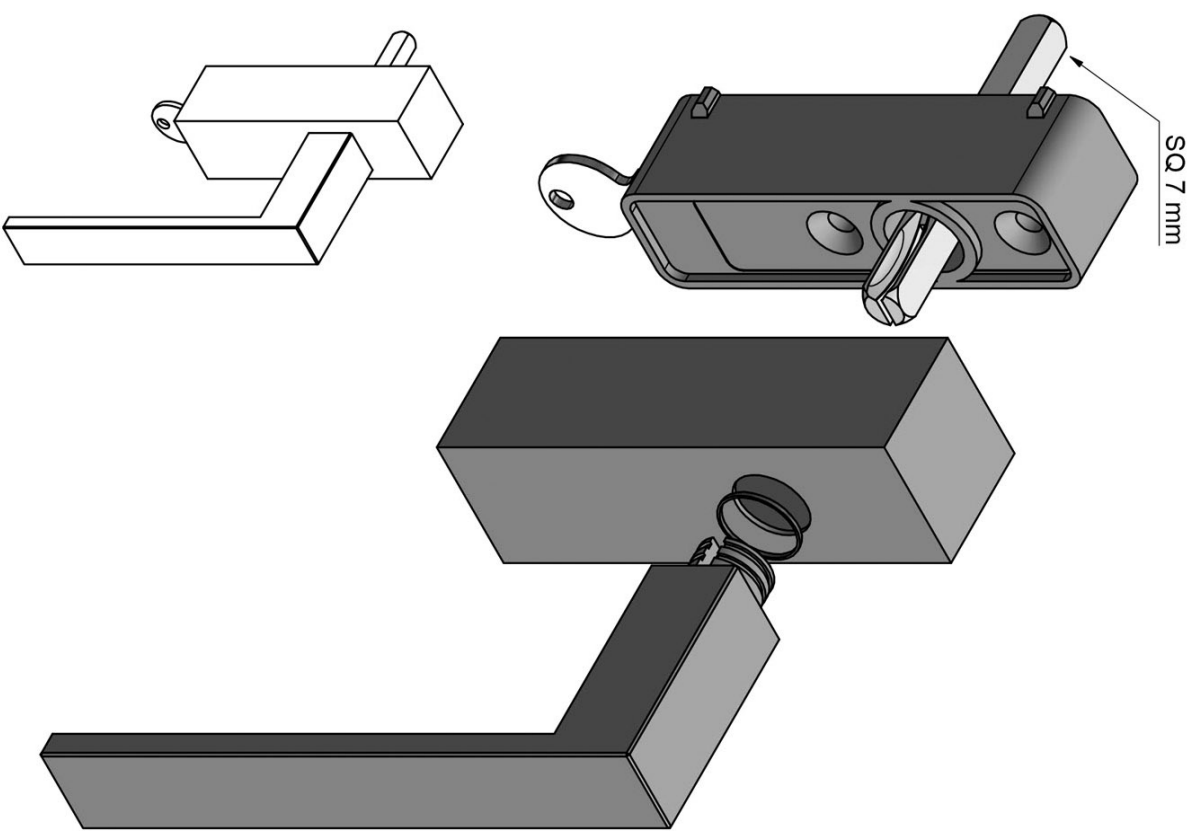

LSQII-DKLOCK

locking tilt and turn
window handle
stainless steel

FORMANI®		Part number:
		LSQII-DKLOCK
Doc no.:	1503D041 LSQII-DKLOCK V01.dwg	Description:
Drawn by:	Christian Brimbois	
Creation date:	1-9-2017	Format:
FORMANI HOLLAND B.V. - EUROPALAAN 12 6199 AB MAASTRICHT-AIRPORT NL T +31 (0)43 308 90 00 INFO@FORMANI.COM FORMANI.COM		A3