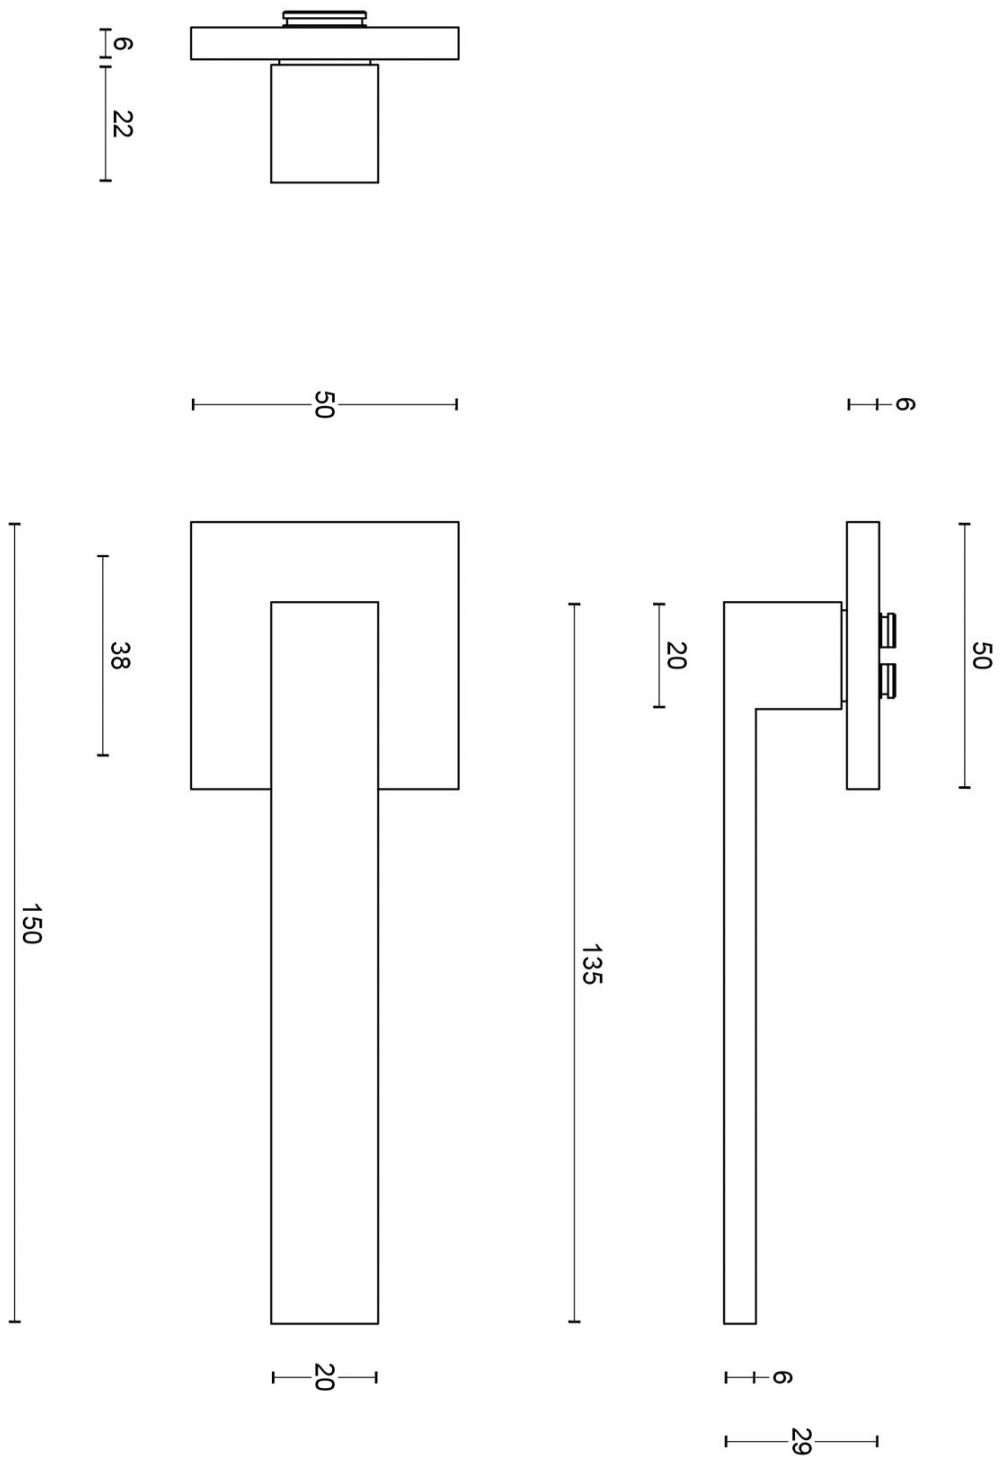

LSQIICB

unsprung lever handle on rose
stainless steel

FORMANI®		Part number:	
Doc no.: 2501D002 CB LSQIICB V02.dwg		Description:	
Drawn by: Christian		LSQIICB	
Creation date: 12-11-2013		Format:	
Formani Holland B.V. · Amerikalaan 55 · 6199 AE Maastricht Airport · tel: +31 (0)43 308 90 00 · www.formani.nl · info@formani.nl		A3