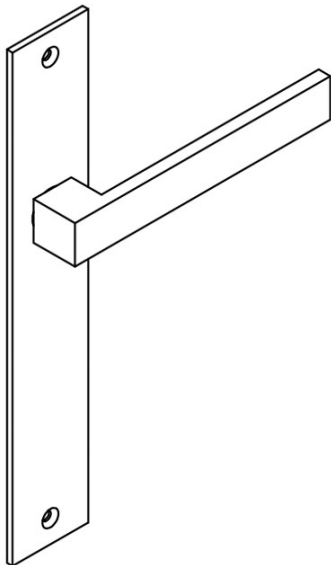

## LSQ2CBP236SFC

unsprung door handle with short neck on blind plate

### SQUARE by Formani

The SQUARE series is a total concept collection consisting of door, window, and furniture fittings.

### Finishes

- satin stainless steel
- white
- satin black

235

3 23

81,5

40

3  
26

6