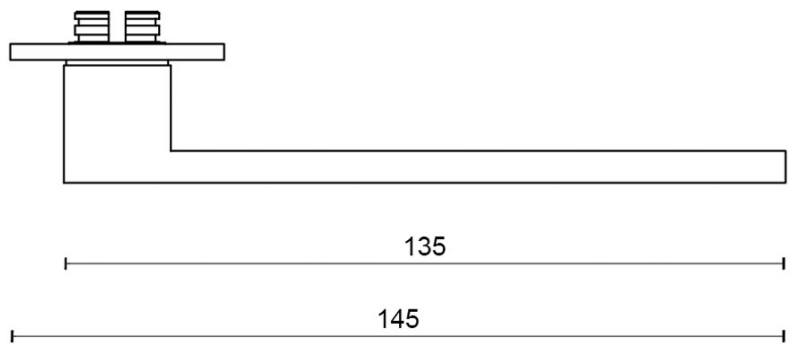

### SQUARE by Formani

The SQUARE series is a total concept collection consisting of door, window, and furniture fittings.

### Finishes

- satin stainless steel
- white
- satin black

235

3 23

81,5

40

3  
26

6