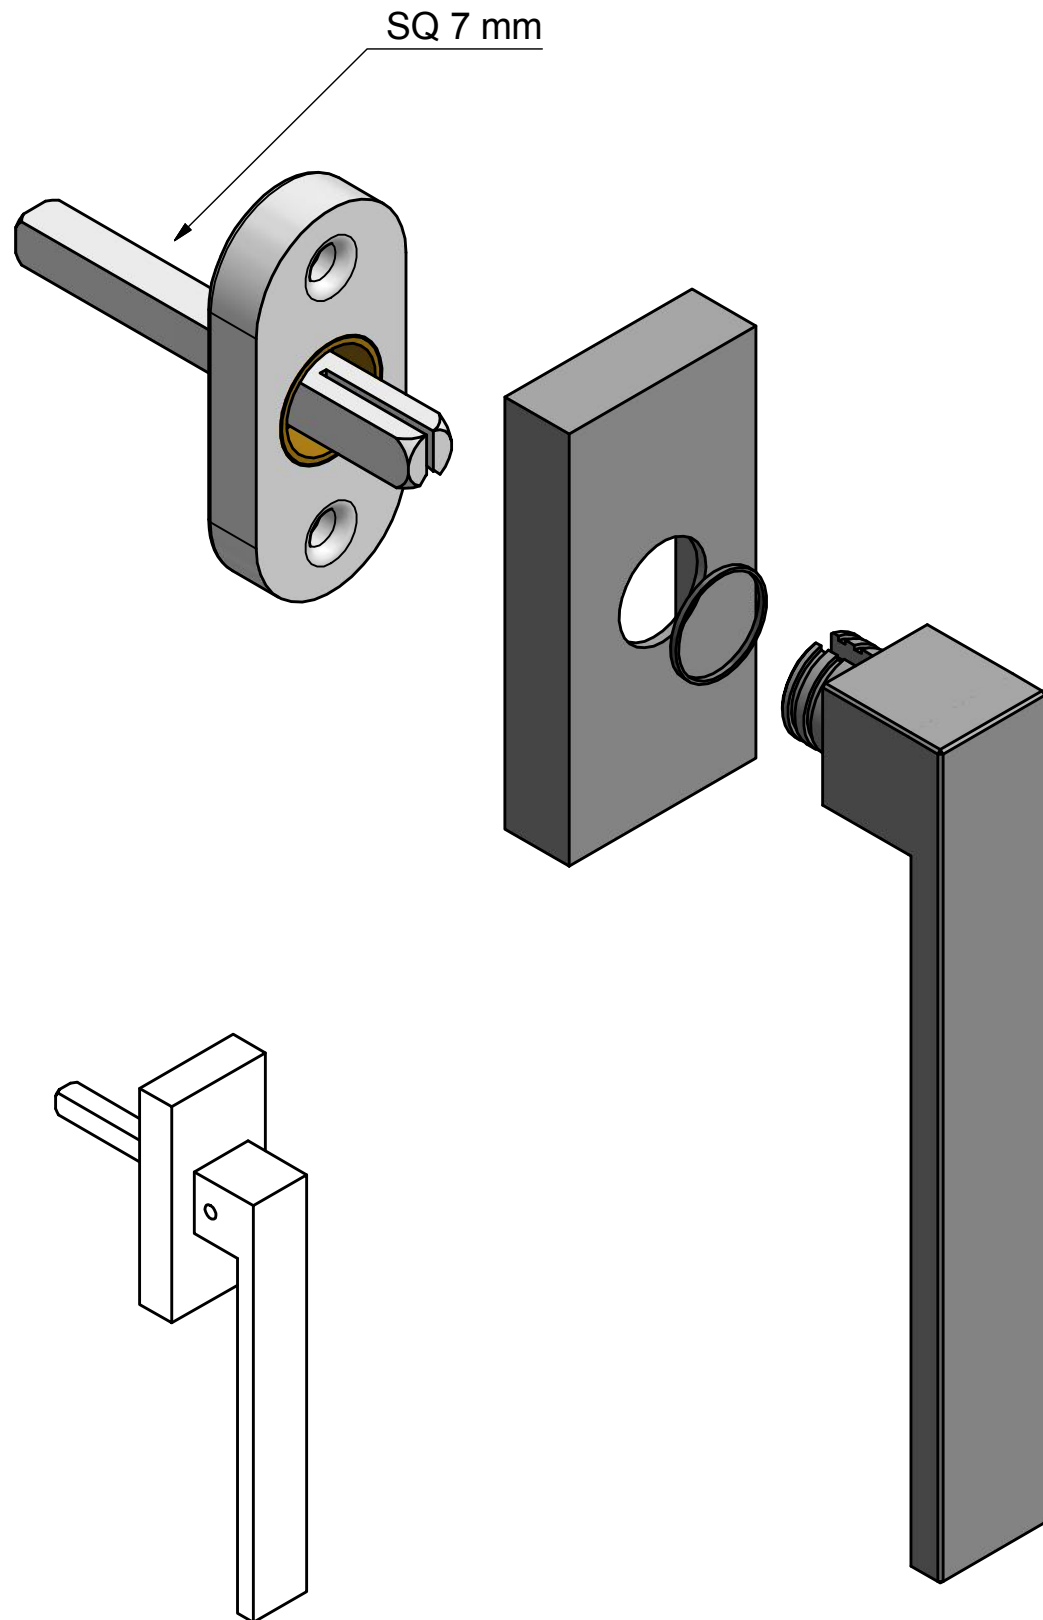

LSQIICB-DK

non-locking tilt and turn
window handle
with short neck
stainless steel

FORMANI®		Part number:	
Doc no.: 1503D051 LSQIICB-DK V02.dwg		LSQIICB-DK	Format:
Drawn by: Christian Brimbois	Creation date: 1-9-2017		A3
FORMANI HOLLAND B.V. EUROPALAAN 12 6199 AB MAASTRICHT-AIRPORT NL T +31 (0)43 308 90 00 INFO@FORMANI.COM FORMANI.COM			