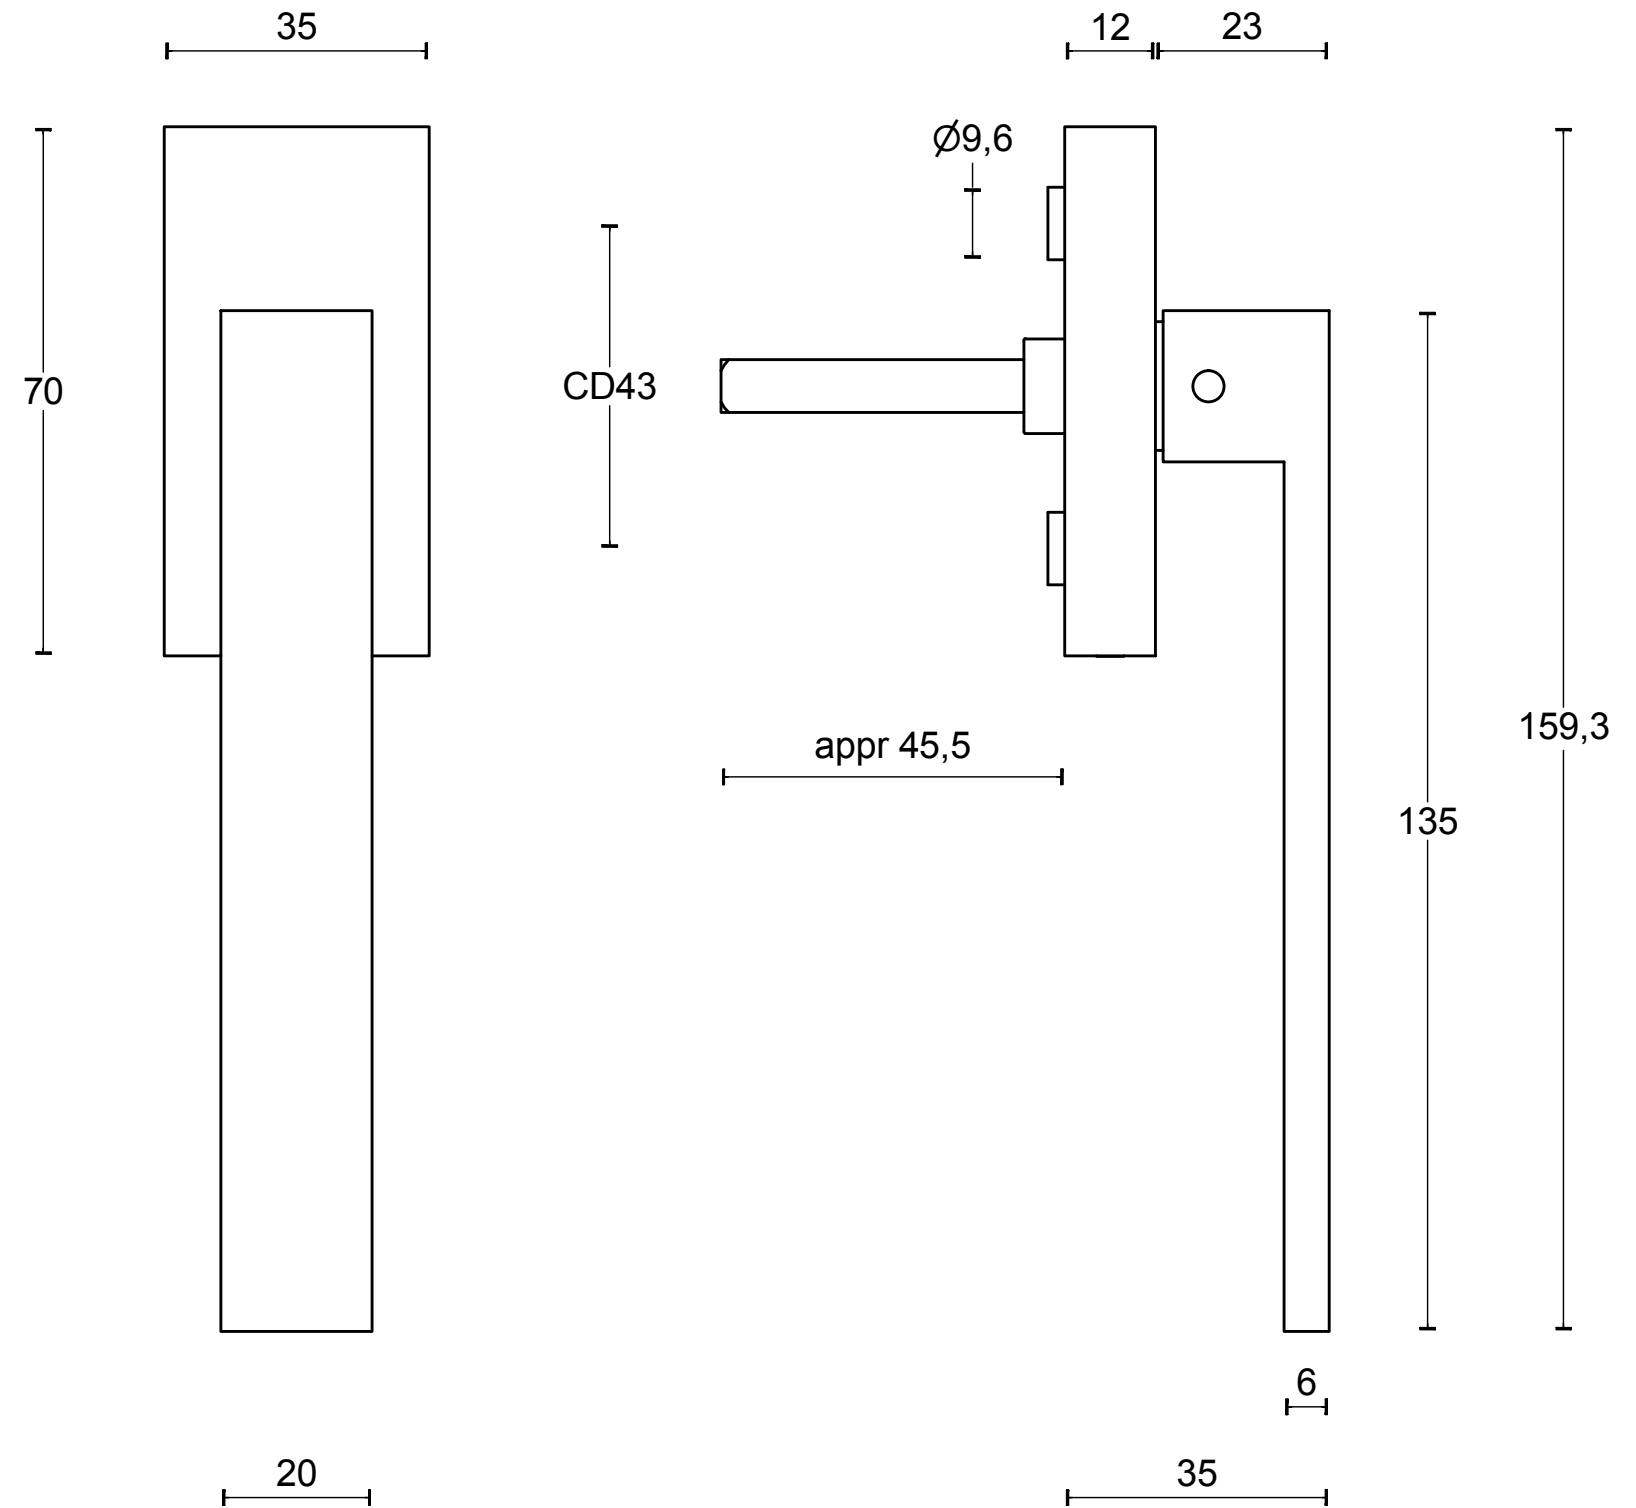

LSQIICB-DK

non-locking tilt and turn
window handle
with short neck
stainless steel

FORMANI®		Part number:	
Doc no.: 1503D051 LSQIICB-DK V02.dwg		LSQIICB-DK	Format:
Drawn by: Christian Brimbois	Creation date: 1-9-2017		A3
FORMANI HOLLAND B.V. EUROPALAAN 12 6199 AB MAASTRICHT-AIRPORT NL T +31 (0)43 308 90 00 INFO@FORMANI.COM FORMANI.COM			