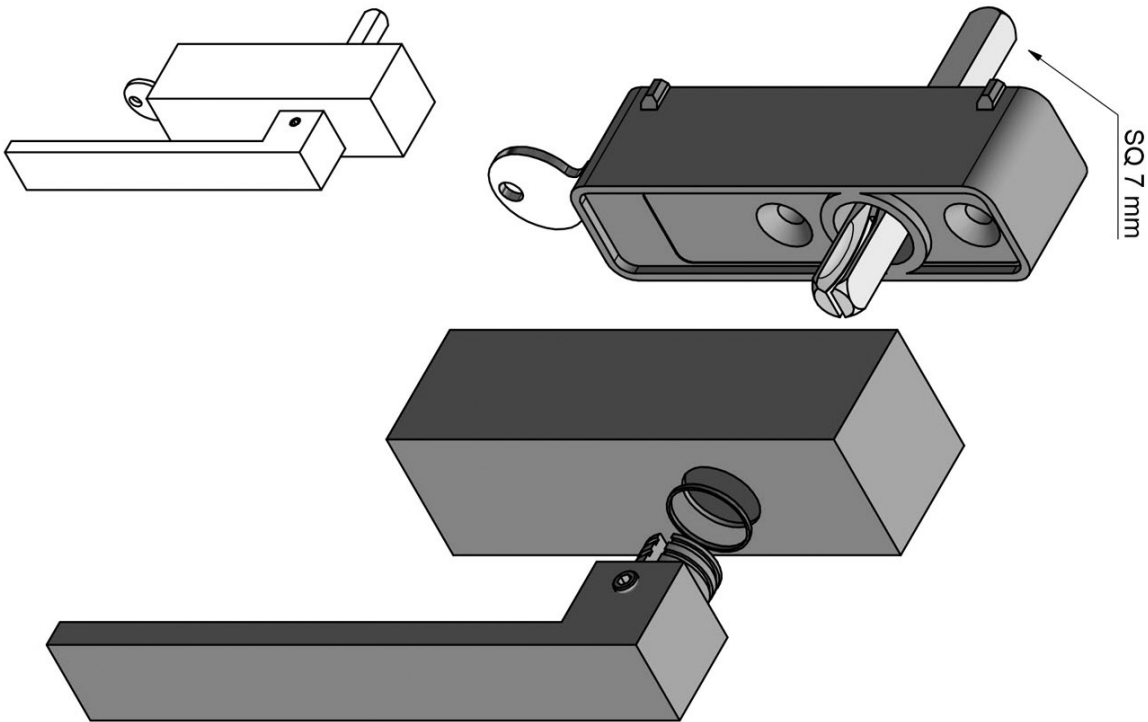

LSQ2CB-DKLOCK

locking tilt and turn window handle with shortend neck

Product information

Code: 1503D041INXX3CB

Finish: satin stainless steel

UNIT: Piece

Collection: SQUARE

Designer: Formani

EAN code: 8718009226759

SQUARE by Formani

The SQUARE series is a total concept collection consisting of door, window, and furniture fittings.

Finishes

- satin stainless steel
- white
- satin black

LSQIICB-DKLOCK

locking tilt and turn
window handle
with short neck
stainless steel

FORMANI®		Part number:
Doc no.:	1503D041 LSQIICB-DKLOCK V01.dwg	Description:
Drawn by:	Christian Brimbois	Creation date:
	1-9-2017	
		Format:
		A3
FORMANI HOLLAND B.V. - EUROPALAAN 12 6199 AB MAASTRICHT-AIRPORT NL T +31 (0)43 308 90 00 INFO@FORMANI.COM FORMANI.COM		

SQUARE

by Formani

The **SQUARE** series' minimalistic design is a eulogy to the perfection of square and rectangular shapes. While the series is simplistic, its finer details are what make it truly unique. All the products have a bold and well-defined look, but their chamfered edges make them wonderfully tactile. The late Jan des Bouvrie, founding father of Dutch design, contributed to the series and imparted the final touches by adding smooth lines to the **SQUARE** design, accentuating the major elements. Each product of the series is made of solid materials and is manually tested for 100% straightness using a variety of tools and templates. Square has to be square, after all. This well-established series is the most comprehensive total concept range - including door, window and furniture fittings - featuring the largest number of products. One can recognize a Jan des Bouvrie by the smooth lines that emphasize the major elements of the lever handle and complete the design.