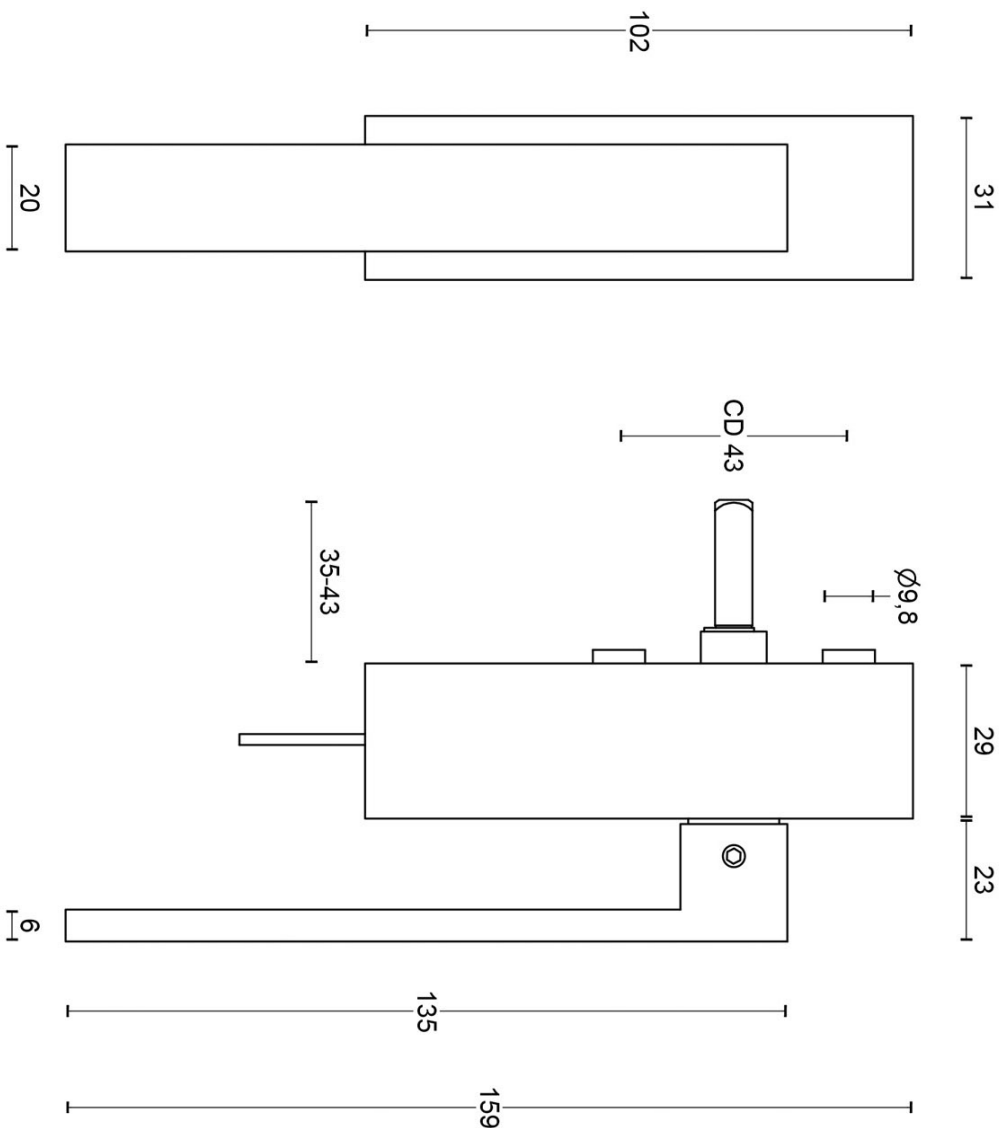

LSQ2CB-DKLOCK

locking tilt and turn window handle with shortend neck

Product information

Code: 1503D041INXX3CB

Finish: satin stainless steel

UNIT: Piece

Collection: SQUARE

Designer: Formani

EAN code: 8718009226759

SQUARE by Formani

The SQUARE series is a total concept collection consisting of door, window, and furniture fittings.

Finishes

- satin stainless steel
- white
- satin black

LSQIICB-DKLOCK

locking tilt and turn
window handle
with short neck
stainless steel

FORMANI®		Part number:
Doc no.:	1503D041 LSQIICB-DKLOCK V01.dwg	Description:
Drawn by:	Christian Brimbois	Creation date:
	1-9-2017	
		Format:
		A3
FORMANI HOLLAND B.V. - EUROPALAAN 12 6199 AB MAASTRICHT-AIRPORT NL T +31 (0)43 308 90 00 INFO@FORMANI.COM FORMANI.COM		

SQUARE

by Formani

The **SQUARE** series' minimalistic design is a eulogy to the perfection of square and rectangular shapes. While the series is simplistic, its finer details are what make it truly unique. All the products have a bold and well-defined look, but their chamfered edges make them wonderfully tactile. The late Jan des Bouvrie, founding father of Dutch design, contributed to the series and imparted the final touches by adding smooth lines to the **SQUARE** design, accentuating the major elements. Each product of the series is made of solid materials and is manually tested for 100% straightness using a variety of tools and templates. Square has to be square, after all. This well-established series is the most comprehensive total concept range - including door, window and furniture fittings - featuring the largest number of products. One can recognize a Jan des Bouvrie by the smooth lines that emphasize the major elements of the lever handle and complete the design.