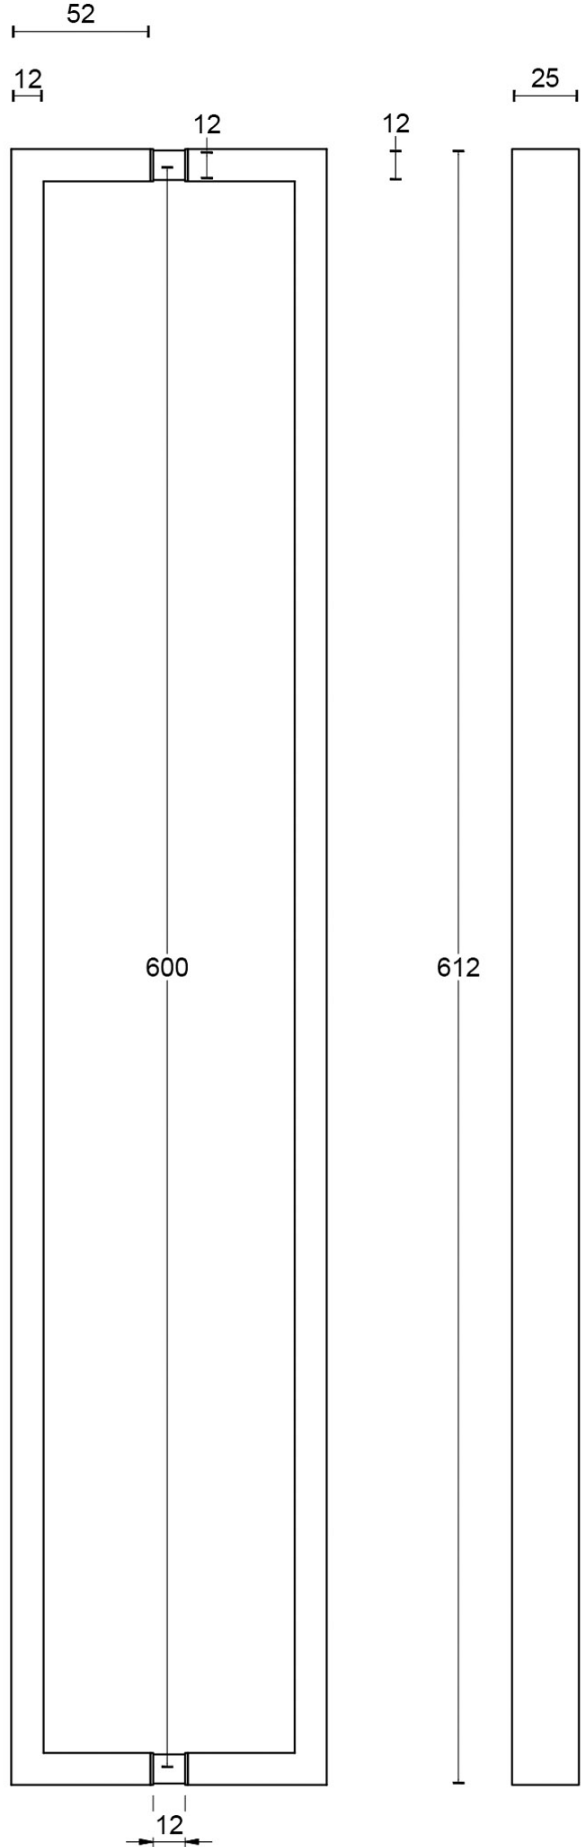

LSQ1055 PA

set pull handles 600mm including back to back fixings

Product information

Code: 1501G001INXX3

Finish: satin stainless steel

UNIT: Pair

Collection: SQUARE

Designer: Formani

EAN code: 8718009146736

SQUARE by Formani

The SQUARE series is a total concept collection consisting of door, window, and furniture fittings.

Finishes

- satin stainless steel

LSQ1055 A PA

pull handle
back-to-back fixing
stainless steel

SQUARE

by Formani

The **SQUARE** series' minimalistic design is a eulogy to the perfection of square and rectangular shapes. While the series is simplistic, its finer details are what make it truly unique. All the products have a bold and well-defined look, but their chamfered edges make them wonderfully tactile. The late Jan des Bouvrie, founding father of Dutch design, contributed to the series and imparted the final touches by adding smooth lines to the **SQUARE** design, accentuating the major elements. Each product of the series is made of solid materials and is manually tested for 100% straightness using a variety of tools and templates. Square has to be square, after all. This well-established series is the most comprehensive total concept range - including door, window and furniture fittings - featuring the largest number of products. One can recognize a Jan des Bouvrie by the smooth lines that emphasize the major elements of the lever handle and complete the design.