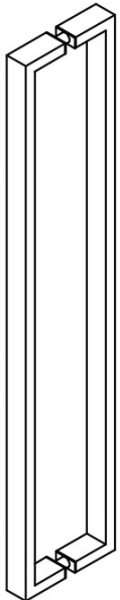

LSQ1055 PA

set pull handles 600mm including back to back fixings

Product information

Code: 1501G001INXX3

Finish: satin stainless steel

UNIT: Pair

Collection: SQUARE

Designer: Formani

EAN code: 8718009146736

SQUARE by Formani

The SQUARE series is a total concept collection consisting of door, window, and furniture fittings.

Finishes

- satin stainless steel

LSQ1055 A PA

pull handle
back-to-back fixing
stainless steel

<h1>FORMANI®</h1>		Part number:	
		Description:	
Doc no.:	1501G001INXX3 LSQ1055A PA V02.dwg	<h2>LSQ1055 A PA</h2>	Format:
Drawn by:	Christian Brimbois		Creation date:
Formani Holland B.V. · Amerikalaan 55 · 6199 AE Maastricht Airport · tel: +31 (0)43 308 90 00 · www.formani.nl · info@formani.nl			

SQUARE

by Formani

The **SQUARE** series' minimalistic design is a eulogy to the perfection of square and rectangular shapes. While the series is simplistic, its finer details are what make it truly unique. All the products have a bold and well-defined look, but their chamfered edges make them wonderfully tactile. The late Jan des Bouvrie, founding father of Dutch design, contributed to the series and imparted the final touches by adding smooth lines to the **SQUARE** design, accentuating the major elements. Each product of the series is made of solid materials and is manually tested for 100% straightness using a variety of tools and templates. Square has to be square, after all. This well-established series is the most comprehensive total concept range - including door, window and furniture fittings - featuring the largest number of products. One can recognize a Jan des Bouvrie by the smooth lines that emphasize the major elements of the lever handle and complete the design.