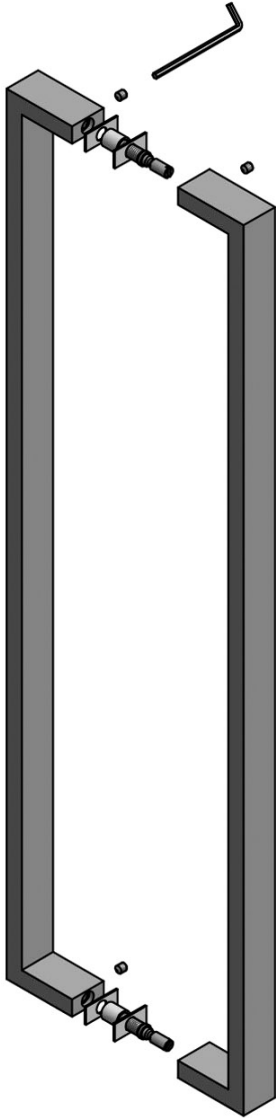

LSQ1055 PA

set pull handles 600mm including back to back fixings

Product information

Code: 1501G001INXX3

Finish: satin stainless steel

UNIT: Pair

Collection: SQUARE

Designer: Formani

EAN code: 8718009146736

SQUARE by Formani

The SQUARE series is a total concept collection consisting of door, window, and furniture fittings.

Finishes

- satin stainless steel

LSQ1055 A PA

pull handle
back-to-back fixing
stainless steel

SQUARE

by Formani

The **SQUARE** series' minimalistic design is a eulogy to the perfection of square and rectangular shapes. While the series is simplistic, its finer details are what make it truly unique. All the products have a bold and well-defined look, but their chamfered edges make them wonderfully tactile. The late Jan des Bouvrie, founding father of Dutch design, contributed to the series and imparted the final touches by adding smooth lines to the **SQUARE** design, accentuating the major elements. Each product of the series is made of solid materials and is manually tested for 100% straightness using a variety of tools and templates. Square has to be square, after all. This well-established series is the most comprehensive total concept range - including door, window and furniture fittings - featuring the largest number of products. One can recognize a Jan des Bouvrie by the smooth lines that emphasize the major elements of the lever handle and complete the design.