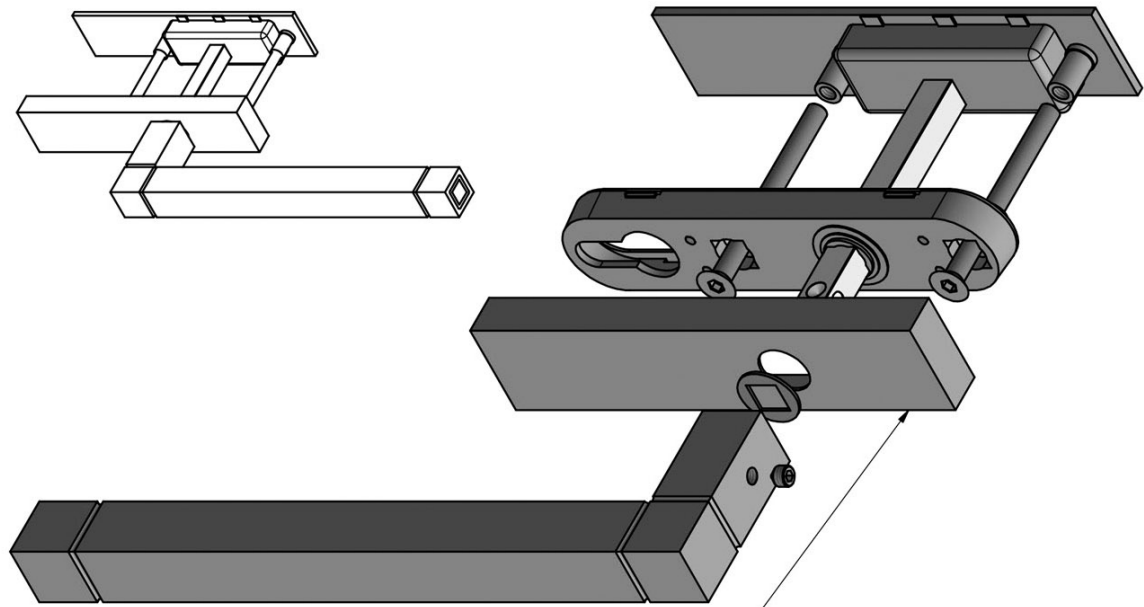

JB230

single internal lift-up
sliding door handle with
external flush pull
stainless steel

FORMANI®		Part number:		
Doc no.:	3501Z001 JB230 V01.dwg	Description:	JB230	
Drawn by:	Christian Brimbois	Creation date:	27-9-2016	Format:
FORMANI HOLLAND B.V. · EUROPALAAN 12 6199 AB MAASTRICHT-AIRPORT NL · T +31 (0)43 308 90 00 INFO@FORMANI.COM FORMANI.COM		A3