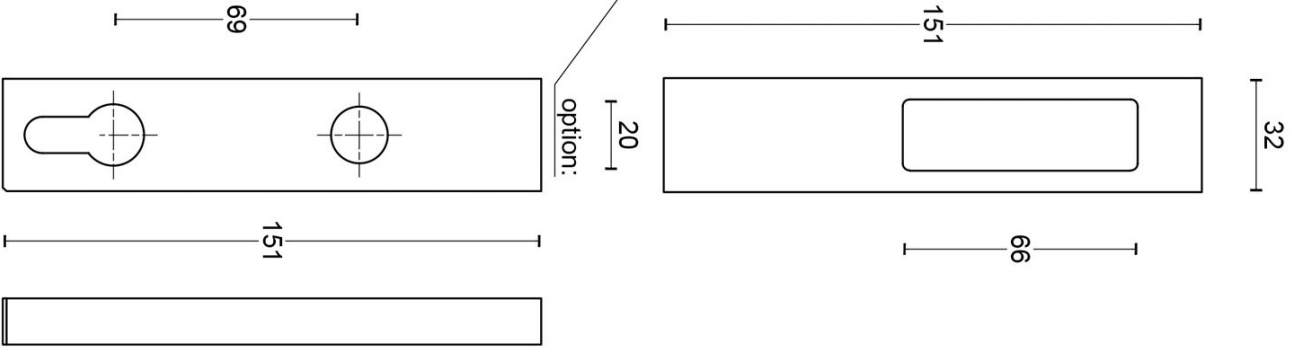

JB230

single internal lift-up
sliding door handle with
external flush pull
stainless steel

FORMANI®		Part number:		
Doc no.:	3501Z001 JB230 V01.dwg	Description:	JB230	
Drawn by:	Christian Brimbois	Creation date:	27-9-2016	Format:
FORMANI HOLLAND B.V. · EUROPALAAN 12 6199 AB MAASTRICHT-AIRPORT NL · T +31 (0)43 308 90 00 INFO@FORMANI.COM FORMANI.COM		A3